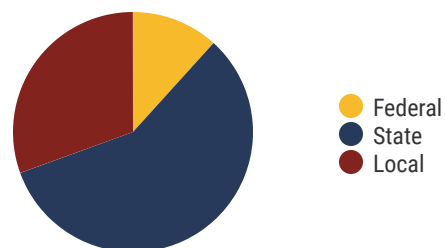

Funding Sources