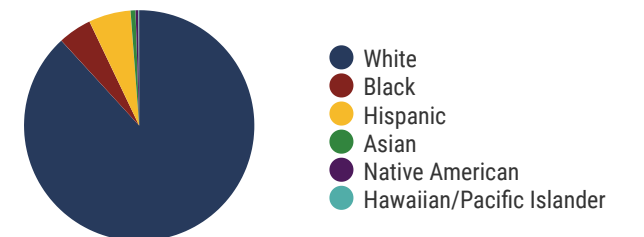

Racial Demographics