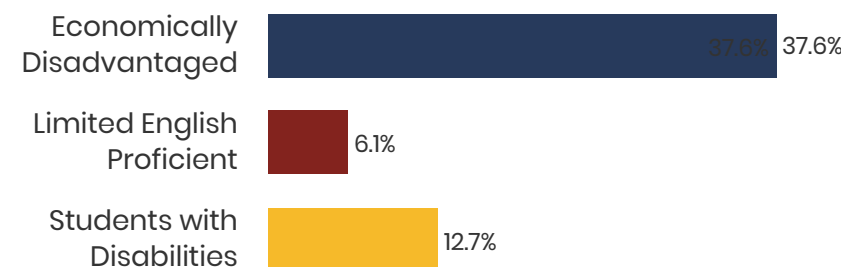

Student Population