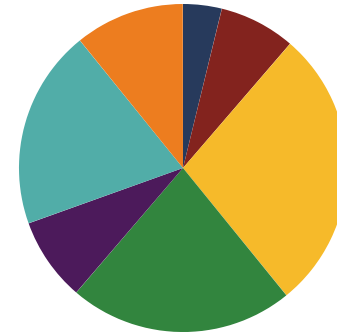

Education Attainment

- Less than 9th grade
- 9-12th grade, No Diploma
- High School Graduate, including equivalency
- Some College, No Degree
- Associate's Degree
- Bachelor's Degree
- Graduate/Professional Degree

Hamilton County Schools (37 of 78 schools)

See reverse for list of Hamilton County Schools in District 10