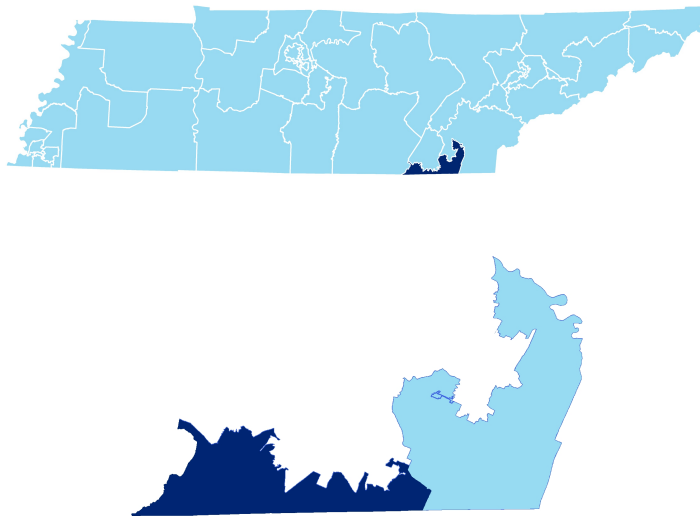

District 10