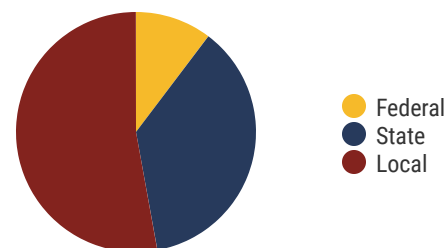

SATISFACTORY

Funding Sources

Student Population

Racial Demographics

SENATOR
TODD
GARDENHIRE

Hamilton County Schools (37 of 78 schools)

- Apison Elementary School
- Barger Academy
- Battle Academy for Teaching Learning
- Brainerd High School
- Calvin Donaldson Environmental Science Academy
- Chatt High Center for Creative Arts
- Chattanooga Charter School of Excellence
- Chattanooga Charter School of Excellence Middle School
- Chattanooga Girls Leadership Academy
- Chattanooga School for Arts and Sciences Upper
- Chattanooga School for Arts and Sciences Lower
- Chattanooga School for the Liberal Arts
- Clifton Hills Elementary
- Dalewood Middle School
- East Brainerd Elementary
- East Hamilton School
- East Lake Academy of Fine Arts
- East Lake Elementary
- East Ridge Elementary
- East Ridge High School
- East Ridge Middle School
- East Side Elementary
- Hamilton County Collegiate High at Chattanooga State
- Hardy Elementary School
- Lookout Mountain Elementary
- Lookout Valley Elementary
- Lookout Valley Middle / High School
- Normal Park Museum Magnet School
- Orchard Knob Elementary
- Orchard Knob Middle
- Rivermont Elementary
- Spring Creek Elementary
- STEM School Chattanooga
- The Howard School
- Tommie F. Brown Academy
- Westview Elementary
- Woodmore Elementary