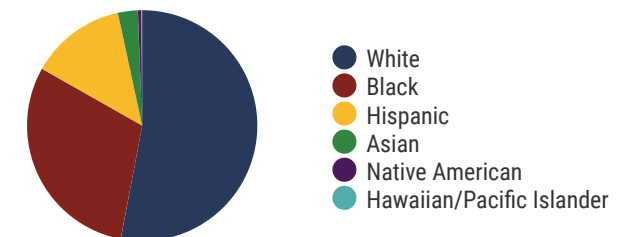

SATISFACTORY

Funding Sources

Student Population

Racial Demographics

SENATOR
TODD
GARDENHIRE

Hamilton County Schools (37 of 78 schools)

- Apison Elementary School
- Barger Academy
- Battle Academy for Teaching Learning
- Brainerd High School
- Calvin Donaldson Environmental Science Academy
- Chatt High Center for Creative Arts
- Chattanooga Charter School of Excellence
- Chattanooga Charter School of Excellence Middle School
- Chattanooga Girls Leadership Academy
- Chattanooga School for Arts and Sciences Upper
- Chattanooga School for Arts and Sciences Lower
- Chattanooga School for the Liberal Arts
- Clifton Hills Elementary
- Dalewood Middle School
- East Brainerd Elementary
- East Hamilton School
- East Lake Academy of Fine Arts
- East Lake Elementary
- East Ridge Elementary
- East Ridge High School
- East Ridge Middle School
- East Side Elementary
- Hamilton County Collegiate High at Chattanooga State
- Hardy Elementary School
- Lookout Mountain Elementary
- Lookout Valley Elementary
- Lookout Valley Middle / High School
- Normal Park Museum Magnet School
- Orchard Knob Elementary
- Orchard Knob Middle
- Rivermont Elementary
- Spring Creek Elementary
- STEM School Chattanooga
- The Howard School
- Tommie F. Brown Academy
- Westview Elementary
- Woodmore Elementary