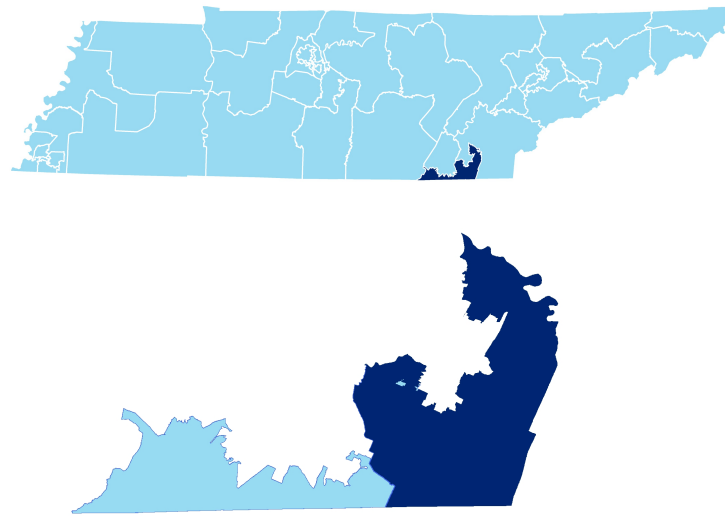

District 10

Education Attainment

- Less than 9th grade
- 9-12th grade, No Diploma
- High School Graduate, including equivalency
- Some College, No Degree
- Associate's Degree
- Bachelor's Degree
- Graduate/Professional Degree

Bradley County Schools (10 of 16 schools)

- Valley View Elementary School
- Waterville Community Elementary School
- Lake Forest Middle School
- Taylor Elementary School
- Black Fox Elementary School
- Oak Grove Elementary School
- Park View Elementary School
- Prospect Elementary School
- Walker Valley High School
- Charleston Elementary School

SATISFACTORY

Funding Sources

Student Population

Racial Demographics

SENATOR
TODD
GARDENHIRE

Hamilton County Schools (37 of 78 schools)

- Apison Elementary School
- Barger Academy
- Battle Academy for Teaching Learning
- Brainerd High School
- Calvin Donaldson Environmental Science Academy
- Chatt High Center for Creative Arts
- Chattanooga Charter School of Excellence
- Chattanooga Charter School of Excellence Middle School
- Chattanooga Girls Leadership Academy
- Chattanooga School for Arts and Sciences Upper
- Chattanooga School for Arts and Sciences Lower
- Chattanooga School for the Liberal Arts
- Clifton Hills Elementary
- Dalewood Middle School
- East Brainerd Elementary
- East Hamilton School
- East Lake Academy of Fine Arts
- East Lake Elementary
- East Ridge Elementary
- East Ridge High School
- East Ridge Middle School
- East Side Elementary
- Hamilton County Collegiate High at Chattanooga State
- Hardy Elementary School
- Lookout Mountain Elementary
- Lookout Valley Elementary
- Lookout Valley Middle / High School
- Normal Park Museum Magnet School
- Orchard Knob Elementary
- Orchard Knob Middle
- Rivermont Elementary
- Spring Creek Elementary
- STEM School Chattanooga
- The Howard School
- Tommie F. Brown Academy
- Westview Elementary
- Woodmore Elementary