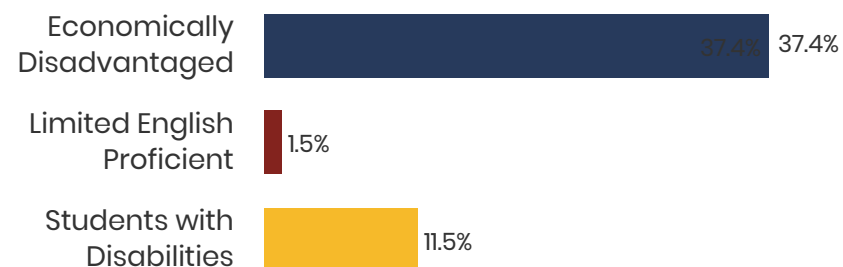

Student Population