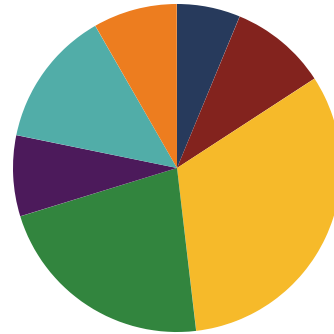

District 10

Education Attainment

- Less than 9th grade
- 9-12th grade, No Diploma
- High School Graduate, including equivalency
- Some College, No Degree
- Associate's Degree
- Bachelor's Degree
- Graduate/Professional Degree

Bradley County Schools (10 of 16 schools)

- Valley View Elementary School
- Waterville Community Elementary School
- Lake Forest Middle School
- Taylor Elementary School
- Black Fox Elementary School
- Oak Grove Elementary School
- Park View Elementary School
- Prospect Elementary School
- Walker Valley High School
- Charleston Elementary School