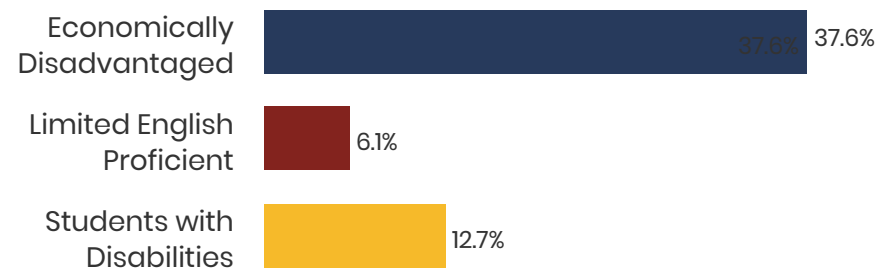

SATISFACTORY

Funding Sources

Student Population

Racial Demographics

SENATOR
BO WATSON

Hamilton County Schools (41 of 78 schools)

- Allen Elementary
- Alpine Crest Elementary
- Bess T. Shepherd Elementary
- Big Ridge Elementary
- Brown Middle School
- Central High School
- Daisy Elementary
- Dupont Elementary
- Hamilton County High School
- Hamilton County Virtual School
- Harrison Elementary
- Hillcrest Elementary
- Hixson Elementary
- Hixson High School
- Hixson Middle School
- Hunter Middle School
- Ivy Academy Inc.
- Lakeside Academy
- Loftis Middle School
- McConnell Elementary
- Middle Valley Elementary
- Nolan Elementary
- North Hamilton Elementary
- Ooltewah Elementary
- Ooltewah High School
- Ooltewah Middle School
- Red Bank Elementary
- Red Bank High School
- Red Bank Middle School
- Sale Creek Middle / High School
- Sequoyah High School
- Signal Mountain Middle / High School
- Snow Hill Elementary
- Soddy Daisy High School
- Soddy Daisy Middle School
- Soddy Elementary
- Thrasher Elementary
- Tyner Academy
- Tyner Middle Academy
- Wallace A. Smith Elementary
- Wolftever Creek Elementary