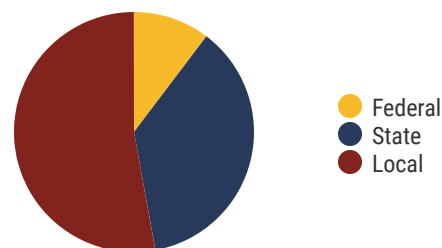

SATISFACTORY

Funding Sources

Student Population

Racial Demographics

SENATOR
BO WATSON

Hamilton County Schools (41 of 78 schools)

- Allen Elementary
- Alpine Crest Elementary
- Bess T. Shepherd Elementary
- Big Ridge Elementary
- Brown Middle School
- Central High School
- Daisy Elementary
- Dupont Elementary
- Hamilton County High School
- Hamilton County Virtual School
- Harrison Elementary
- Hillcrest Elementary
- Hixson Elementary
- Hixson High School
- Hixson Middle School
- Hunter Middle School
- Ivy Academy Inc.
- Lakeside Academy
- Loftis Middle School
- McConnell Elementary
- Middle Valley Elementary
- Nolan Elementary
- North Hamilton Elementary
- Ooltewah Elementary
- Ooltewah High School
- Ooltewah Middle School
- Red Bank Elementary
- Red Bank High School
- Red Bank Middle School
- Sale Creek Middle / High School
- Sequoyah High School
- Signal Mountain Middle / High School
- Snow Hill Elementary
- Soddy Daisy High School
- Soddy Daisy Middle School
- Soddy Elementary
- Thrasher Elementary
- Tyner Academy
- Tyner Middle Academy
- Wallace A. Smith Elementary
- Wolftever Creek Elementary