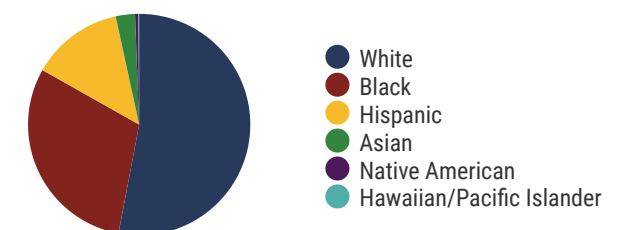

SATISFACTORY

Funding Sources

Student Population

Racial Demographics

SENATOR
BO WATSON

Hamilton County Schools (41 of 78 schools)

- Allen Elementary
- Alpine Crest Elementary
- Bess T. Shepherd Elementary
- Big Ridge Elementary
- Brown Middle School
- Central High School
- Daisy Elementary
- Dupont Elementary
- Hamilton County High School
- Hamilton County Virtual School
- Harrison Elementary
- Hillcrest Elementary
- Hixson Elementary
- Hixson High School
- Hixson Middle School
- Hunter Middle School
- Ivy Academy Inc.
- Lakeside Academy
- Loftis Middle School
- McConnell Elementary
- Middle Valley Elementary
- Nolan Elementary
- North Hamilton Elementary
- Ooltewah Elementary
- Ooltewah High School
- Ooltewah Middle School
- Red Bank Elementary
- Red Bank High School
- Red Bank Middle School
- Sale Creek Middle / High School
- Sequoyah High School
- Signal Mountain Middle / High School
- Snow Hill Elementary
- Soddy Daisy High School
- Soddy Daisy Middle School
- Soddy Elementary
- Thrasher Elementary
- Tyner Academy
- Tyner Middle Academy
- Wallace A. Smith Elementary
- Wolftever Creek Elementary