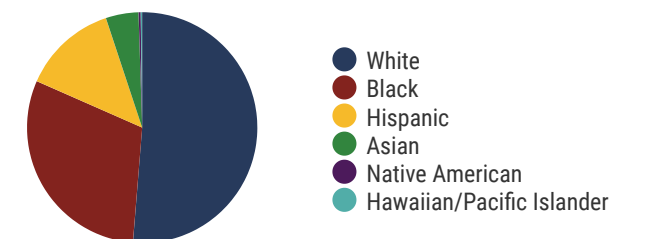

10
Private Schools
State Count: 599

Murfreesboro City Schools

2018 District Designation:

ADVANCING

Funding Sources

Student Population

Racial Demographics

TENNESSEE
COMPTROLLER
OF THE TREASURY