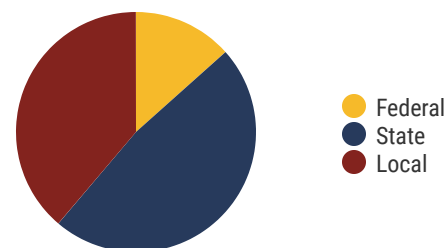

Funding Sources