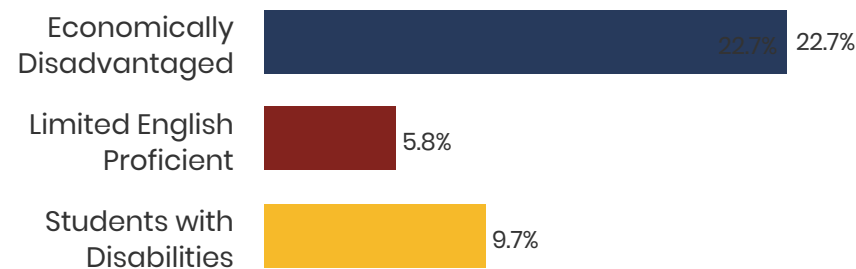

Student Population