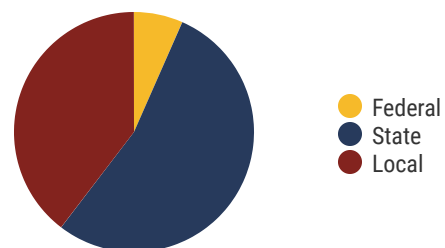

ADVANCING

Funding Sources

Student Population

Racial Demographics

SENATOR
DAWN WHITE

Rutherford County Schools (35 of 45 schools)

- Blackman Elementary School
- Blackman High School
- Blackman Middle School
- Brown's Chapel Elementary School
- Cedar Grove Elementary
- Central Magnet School
- David Youree Elementary
- Eagleville School
- Holloway High School
- Homer Pittard Campus School
- John Colemon Elementary
- LaVergne High School
- LaVergne Lake Elementary School
- LaVergne Middle School
- LaVergne Primary
- McFadden School of Excellence
- Riverdale High School
- Rock Springs Elementary
- Rock Springs Middle School
- Rockvale Elementary
- Rockvale Middle School
- Rocky Fork Middle School
- Roy L. Waldron Elementary
- Siegel High School
- Siegel Middle School
- Smyrna Elementary
- Smyrna High School
- Smyrna Middle School
- Smyrna Primary
- Stewarts Creek Elementary School
- Stewarts Creek High School
- Stewarts Creek Middle School
- Stewartsboro Elementary
- Thurman Francis Arts Academy/Magnet School for the Arts
- Wilson Elementary School