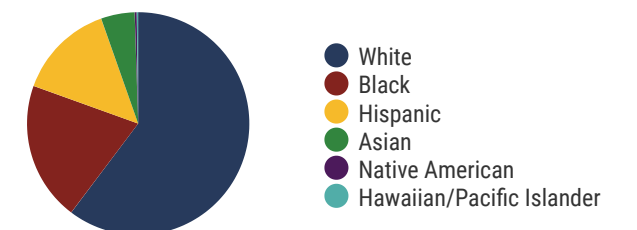

ADVANCING

Funding Sources

Student Population

Racial Demographics

SENATOR
DAWN WHITE

Rutherford County Schools (35 of 45 schools)

- Blackman Elementary School
- Blackman High School
- Blackman Middle School
- Brown's Chapel Elementary School
- Cedar Grove Elementary
- Central Magnet School
- David Youree Elementary
- Eagleville School
- Holloway High School
- Homer Pittard Campus School
- John Colemon Elementary
- LaVergne High School
- LaVergne Lake Elementary School
- LaVergne Middle School
- LaVergne Primary
- McFadden School of Excellence
- Riverdale High School
- Rock Springs Elementary
- Rock Springs Middle School
- Rockvale Elementary
- Rockvale Middle School
- Rocky Fork Middle School
- Roy L. Waldron Elementary
- Siegel High School
- Siegel Middle School
- Smyrna Elementary
- Smyrna High School
- Smyrna Middle School
- Smyrna Primary
- Stewarts Creek Elementary School
- Stewarts Creek High School
- Stewarts Creek Middle School
- Stewartsboro Elementary
- Thurman Francis Arts Academy/Magnet School for the Arts
- Wilson Elementary School