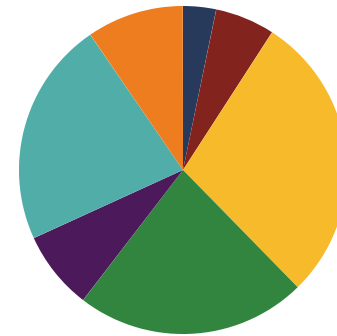

Education Attainment

- Less than 9th grade
- 9-12th grade, No Diploma
- High School Graduate, including equivalency
- Some College, No Degree
- Associate's Degree
- Bachelor's Degree
- Graduate/Professional Degree

Rutherford County Schools (35 of 45 schools)

See reverse for list of Rutherford County Schools in District 13