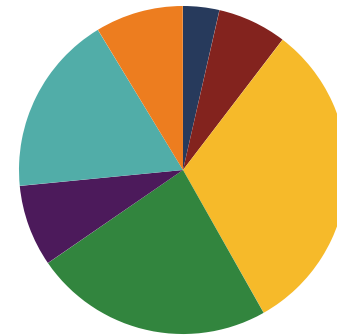

Education Attainment

- Less than 9th grade
- 9-12th grade, No Diploma
- High School Graduate, including equivalency
- Some College, No Degree
- Associate's Degree
- Bachelor's Degree
- Graduate/Professional Degree

Sumner County Schools (47 of 47 schools)

See reverse for list of Sumner County Schools