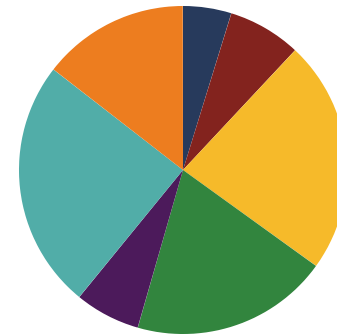

## District 18

## Education Attainment

- Less than 9th grade
- 9-12th grade, No Diploma
- High School Graduate, including equivalency
- Some College, No Degree
- Associate's Degree
- Bachelor's Degree
- Graduate/Professional Degree

## Davidson County Schools (5 of 159 schools)

- Ruby Major Elementary
- Dodson Elementary
- Tulip Grove Elementary
- DuPont Tyler Middle
- Andrew Jackson Elementary

159  
Schools

81,792  
Average Daily  
Membership