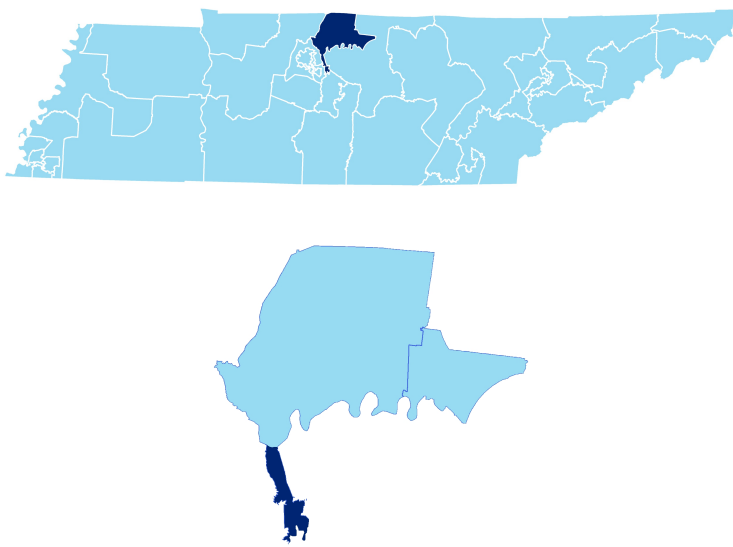

## District 18

## Davidson County Schools (5 of 159 schools)

- Ruby Major Elementary
- Dodson Elementary
- Tulip Grove Elementary
- DuPont Tyler Middle
- Andrew Jackson Elementary

159  
Schools

81,792  
Average Daily  
Membership