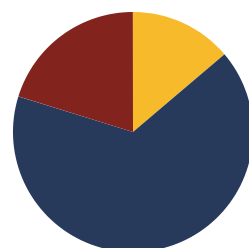

Funding Sources

- Federal
- State
- Local