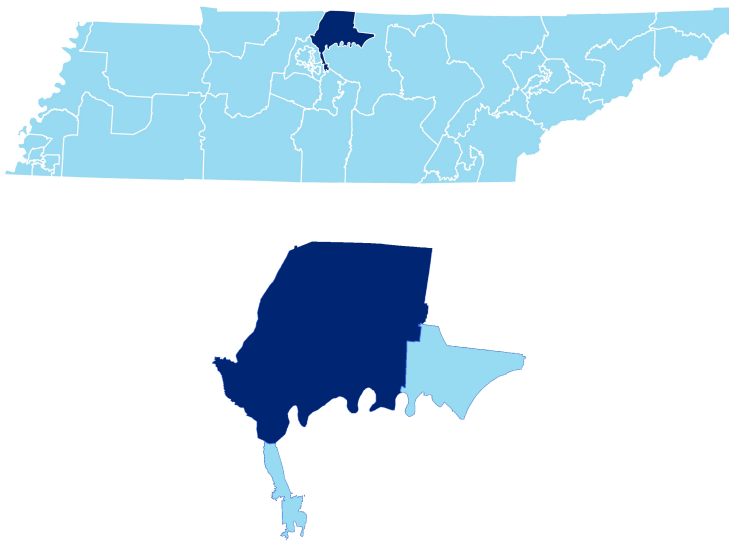

## Student Population

## Racial Demographics

- White
- Black
- Hispanic
- Asian
- Native American
- Hawaiian/Pacific Islander

TENNESSEE  
COMPTROLLER  
OF THE TREASURY

## District 18