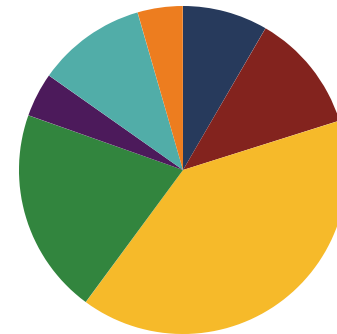

Education Attainment

- Less than 9th grade
- 9-12th grade, No Diploma
- High School Graduate, including equivalency
- Some College, No Degree
- Associate's Degree
- Bachelor's Degree
- Graduate/Professional Degree

Trousdale County Schools (3 of 3 schools)

- Trousdale Co Elementary
- Jim Satterfield Middle School
- Trousdale Co High School