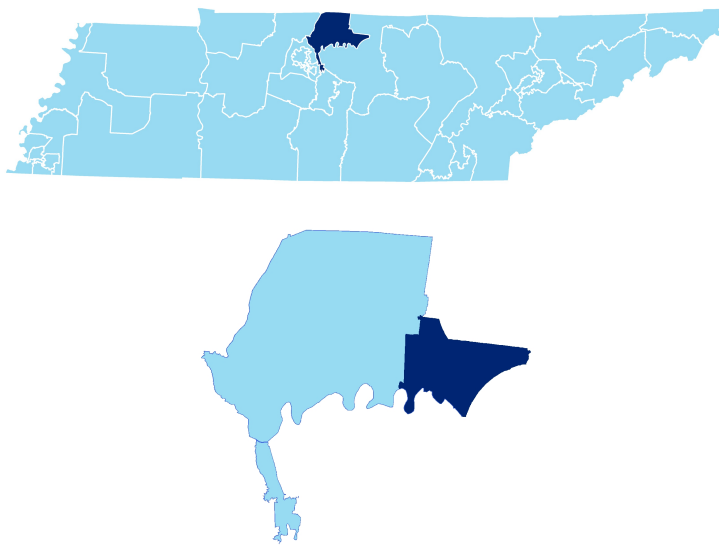

## Student Population

## Racial Demographics

- White
- Black
- Hispanic
- Asian
- Native American
- Hawaiian/Pacific Islander

SENATOR  
FERRELL HAILE

## District 18