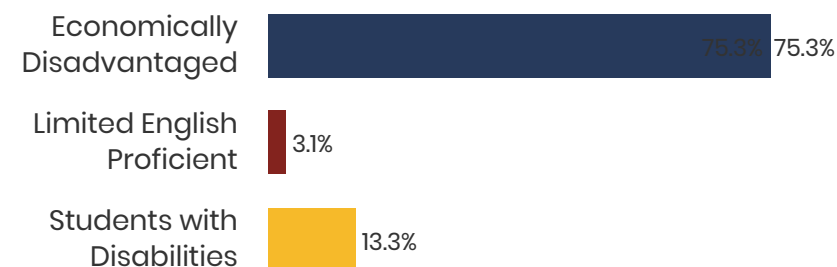

2018 District Designation:

**IN NEED OF
 IMPROVEMENT**

Funding Sources

- Federal
- State
- Local

Student Population

Racial Demographics

- White
- Black
- Hispanic
- Asian

TENNESSEE
COMPTROLLER
OF THE TREASURY