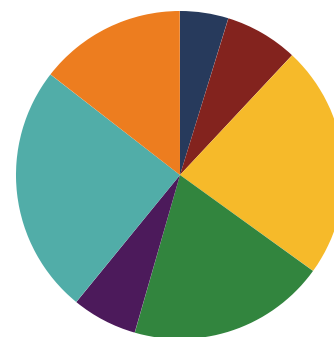

SENATOR
BRENDA GILMORE

District 19

Education Attainment

- Less than 9th grade
- 9-12th grade, No Diploma
- High School Graduate, including equivalency
- Some College, No Degree
- Associate's Degree
- Bachelor's Degree
- Graduate/Professional Degree