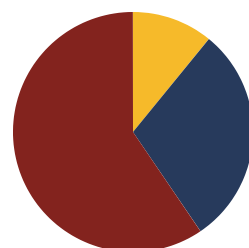

2018 District Designation:

**IN NEED OF
 IMPROVEMENT**

Funding Sources

- Federal
- State
- Local

Student Population

Racial Demographics

- White
- Black
- Hispanic
- Asian

TENNESSEE
COMPTROLLER
OF THE TREASURY