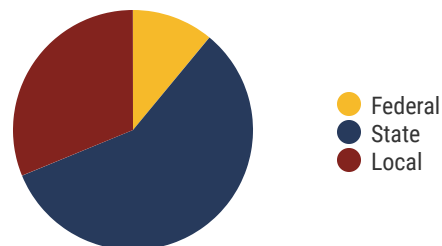

Funding Sources