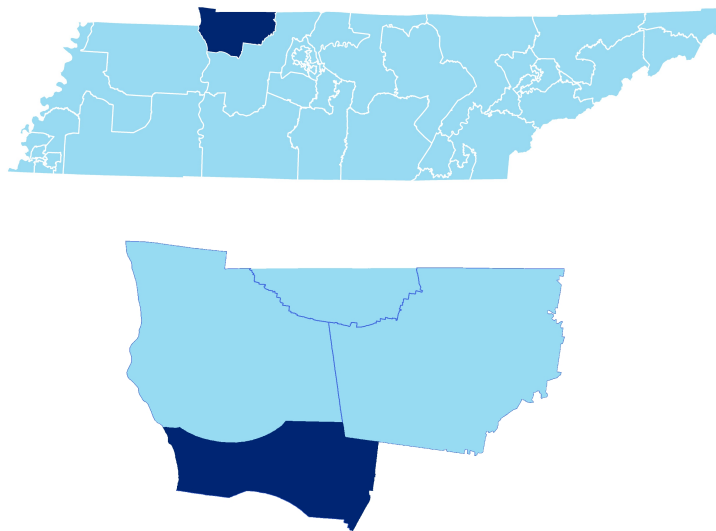

District 22