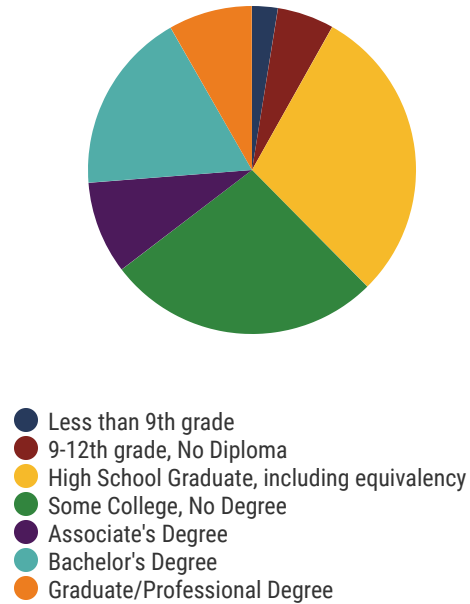

District 22

Education Attainment

Clarksville-Montgomery County Schools (39 of 39 schools)

See reverse for list of Clarksville-Montgomery County Schools in District 22

Clarksville-Montgomery County Schools

39
Schools

34,206
Average Daily
Membership

\$52,809
average teacher salary
State Average: \$50,958

94.2%
Graduation Rate
State Rate: 89.1%

20.4
Average ACT Score
State Average: 20.2

55.9%
College Going Rate
State Rate: 63.4%