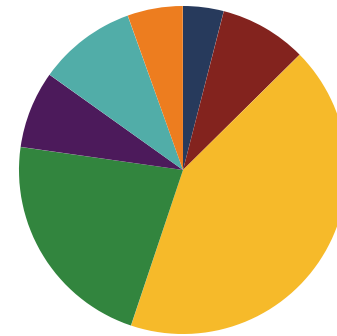

ADVANCING

Funding Sources

Student Population

Racial Demographics

TENNESSEE
COMPTROLLER
OF THE TREASURY

District 22

Education Attainment

- Less than 9th grade
- 9-12th grade, No Diploma
- High School Graduate, including equivalency
- Some College, No Degree
- Associate's Degree
- Bachelor's Degree
- Graduate/Professional Degree