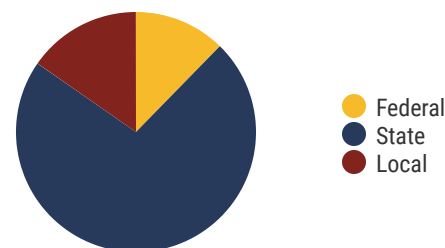

Funding Sources