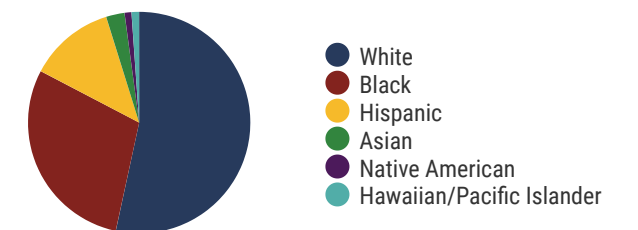

Racial Demographics