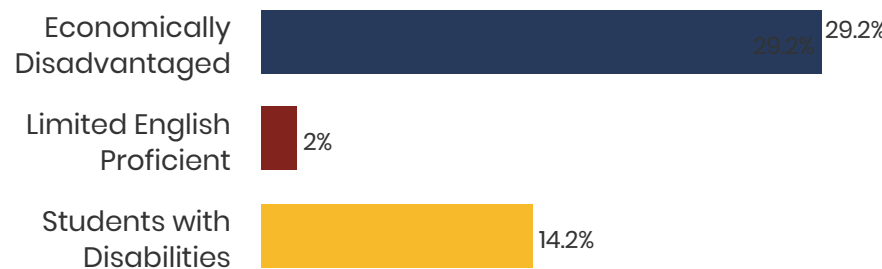

Student Population