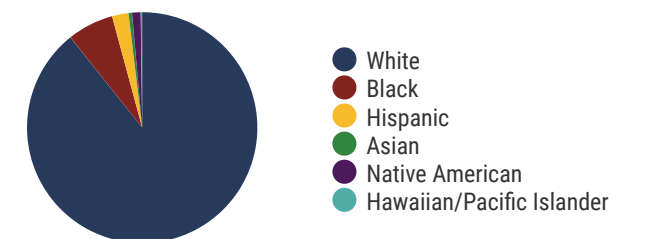

ADVANCING

Funding Sources

Student Population

Racial Demographics

TENNESSEE
COMPTROLLER
OF THE TREASURY

District 22

Education Attainment

- Less than 9th grade
- 9-12th grade, No Diploma
- High School Graduate, including equivalency
- Some College, No Degree
- Associate's Degree
- Bachelor's Degree
- Graduate/Professional Degree