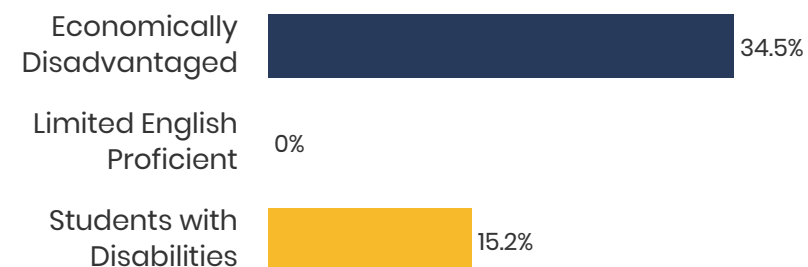

ADVANCING

Funding Sources

Student Population

Racial Demographics

TENNESSEE
COMPTROLLER
OF THE TREASURY

District 22

Education Attainment

- Less than 9th grade
- 9-12th grade, No Diploma
- High School Graduate, including equivalency
- Some College, No Degree
- Associate's Degree
- Bachelor's Degree
- Graduate/Professional Degree