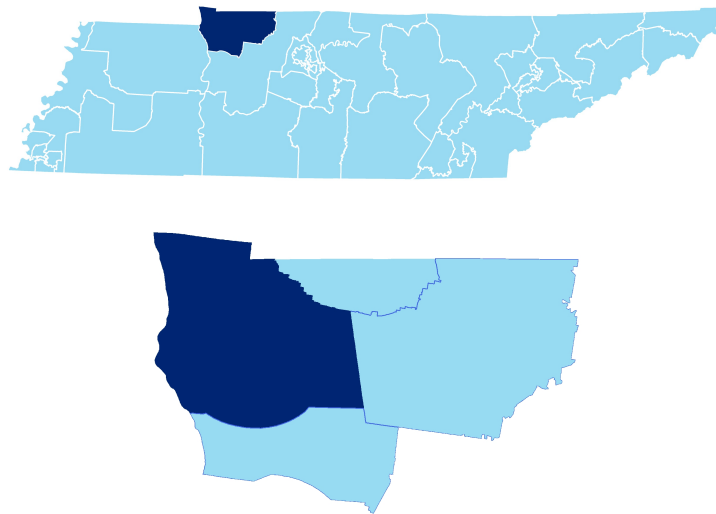

ADVANCING

Funding Sources

Student Population

Racial Demographics

TENNESSEE
COMPTROLLER
OF THE TREASURY

District 22

Education Attainment

- Less than 9th grade
- 9-12th grade, No Diploma
- High School Graduate, including equivalency
- Some College, No Degree
- Associate's Degree
- Bachelor's Degree
- Graduate/Professional Degree