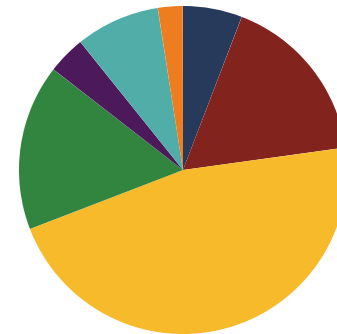

Education Attainment

- Less than 9th grade
- 9-12th grade, No Diploma
- High School Graduate, including equivalency
- Some College, No Degree
- Associate's Degree
- Bachelor's Degree
- Graduate/Professional Degree

Houston County Schools (4 of 4 schools)

- Tennessee Ridge Elementary
- Erin Elementary
- Houston Co Middle School
- Houston Co High School