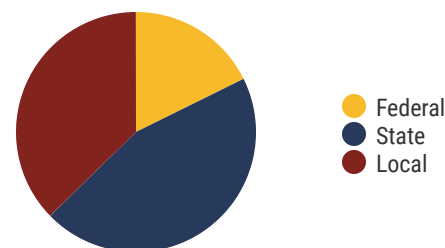

63.5%
College Going Rate
State Rate: 63.4%

12
Private Schools
State Count: 599

2018 District Designation:

**IN NEED OF
IMPROVEMENT**

Funding Sources

Student Population

Racial Demographics

TENNESSEE
COMPTROLLER
OF THE TREASURY