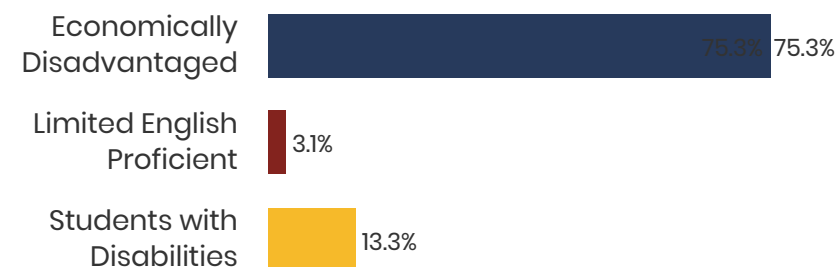

63.5%
College Going Rate
State Rate: 63.4%

12
Private Schools
State Count: 599

2018 District Designation:

**IN NEED OF
IMPROVEMENT**

Funding Sources

Student Population

Racial Demographics

TENNESSEE
COMPTROLLER
OF THE TREASURY