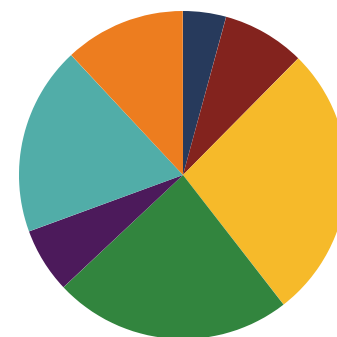

District 30

Education Attainment

- Less than 9th grade
- 9-12th grade, No Diploma
- High School Graduate, including equivalency
- Some College, No Degree
- Associate's Degree
- Bachelor's Degree
- Graduate/Professional Degree

Shelby County Schools (50 of 200 schools)

See reverse for list of Shelby County Schools in District 30

200
Schools

114,954
Average Daily
Membership

\$56,480
average teacher salary
State Average: \$50,099

79.2%
Graduation Rate
State Rate: 89.1%