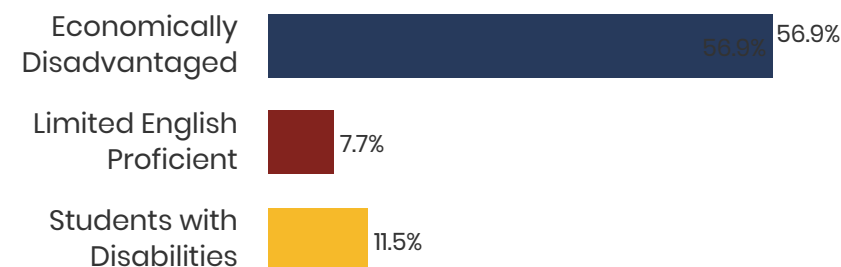

Student Population

Racial Demographics

- White
- Black
- Hispanic
- Asian
- Native American
- Hawaiian/Pacific Islander