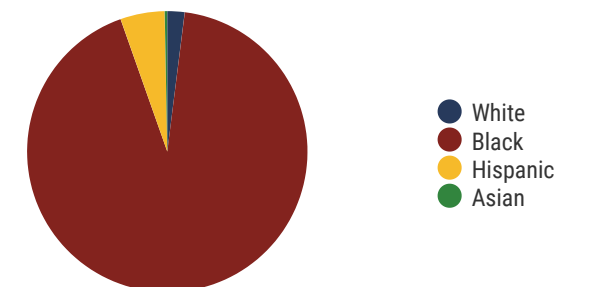

63.5%
College Going Rate
State Rate: 63.4%

12
Private Schools
State Count: 599

2018 District Designation:

**IN NEED OF
IMPROVEMENT**

Funding Sources

Student Population

Racial Demographics

TENNESSEE
COMPTROLLER
OF THE TREASURY