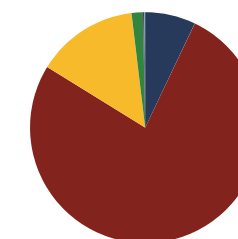

17.7
Average ACT Score
State Average: 20.1

63.5%
College Going Rate
State Rate: 61.5%

23
Private Schools
State Count: 599

Shelby County Schools

2018 District Designation:

ADVANCING

Funding Sources

- Federal
- State
- Local

Student Population

Racial Demographics

- White
- Black
- Hispanic
- Asian
- Native American
- Hawaiian/Pacific Islander

SENATOR
SARA KYLE

Shelby County Schools (50 of 200 schools)

- A. B. Hill Elementary
- Aurora Collegiate Academy
- B. T. Washington High
- Berclair Elementary
- Brownsville Road Elementary
- Craigmont High
- Craigmont Middle
- Delano Elementary
- Douglass Elementary/Middle
- Douglass High
- Egypt Elementary
- Georgian Hills Middle
- Grandview Heights Middle School
- Granville T. Woods Academy of Innovation Charter School
- Hawkins Mill Elementary
- Ida B. Wells Academy ES/MS
- Jackson Elementary
- Keystone Elementary
- Kingsbury Elementary
- Kingsbury High
- Kingsbury Middle
- KIPP Memphis Collegiate High School
- KIPP Memphis Collegiate Middle
- KIPP Memphis Middle Academy
- Larose Elementary
- Legacy Leadership Academy Inc.
- Lucie E. Campbell Elementary
- Manassas High
- Memphis Academy of Health Sciences
- Memphis Academy of Health Sciences High School
- Memphis Business Academy High School
- Memphis Business Academy Middle
- Memphis STEM Academy
- Memphis Virtual School
- Northwest Prep Academy
- Promise Academy
- Raleigh-Egypt High
- Richland Elementary
- Ridgeway High
- Scenic Hills Elementary
- Snowden Elementary/Middle
- Southwest Early College High School
- Springdale Elementary
- Star Academy
- Treadwell Elementary
- Treadwell Middle School
- Trezevant High
- Vollentine Elementary
- Wells Station Elementary
- White Station Middle