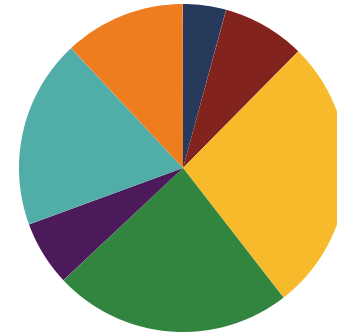

Education Attainment

- Less than 9th grade
- 9-12th grade, No Diploma
- High School Graduate, including equivalency
- Some College, No Degree
- Associate's Degree
- Bachelor's Degree
- Graduate/Professional Degree

Achievement School District Schools (14 of 32 schools)

- Aspire Coleman
- Cornerstone Prep - Lester Campus
- Cornerstone Prep Denver Campus
- Corning Achievement Elementary
- Frayser Achievement Elementary
- Georgian Hills Achievement Elementary School
- Humes Preparatory Academy Middle School
- KIPP Memphis Academy Elementary
- Lester Prep
- Libertas School
- Martin Luther King Preparatory High School
- Memphis Scholars Caldwell-Guthrie
- Promise Academy - Spring Hill
- Whitney Achievement Elementary School

Achievement School District Schools