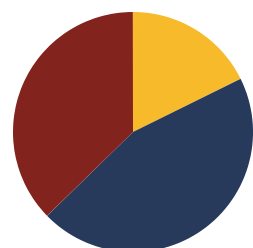

Funding Sources

- Federal
- State
- Local