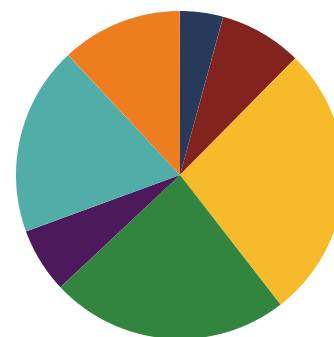

## District 31

## Education Attainment

- Less than 9th grade
- 9-12th grade, No Diploma
- High School Graduate, including equivalency
- Some College, No Degree
- Associate's Degree
- Bachelor's Degree
- Graduate/Professional Degree

## Racial Demographics

- White
- Black
- Hispanic
- Asian
- Native American
- Hawaiian/Pacific Islander

TENNESSEE  
COMPTROLLER  
OF THE TREASURY