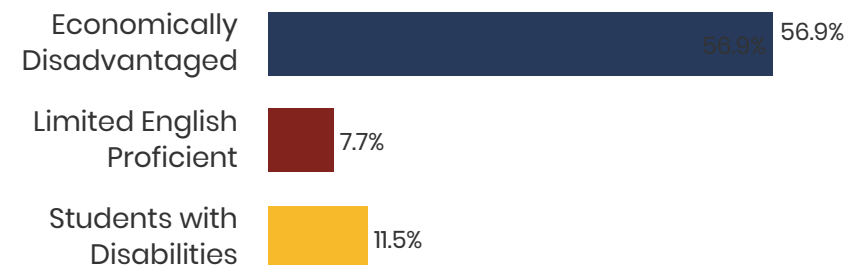

Student Population

Racial Demographics

- White
- Black
- Hispanic
- Asian
- Native American
- Hawaiian/Pacific Islander