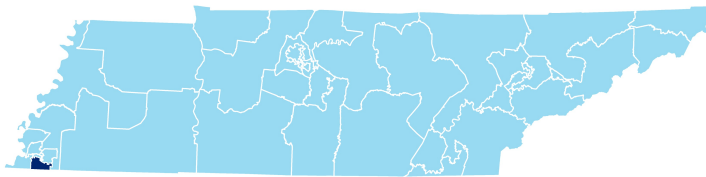

District 33

Education Attainment

- Less than 9th grade
- 9-12th grade, No Diploma
- High School Graduate, including equivalency
- Some College, No Degree
- Associate's Degree
- Bachelor's Degree
- Graduate/Professional Degree