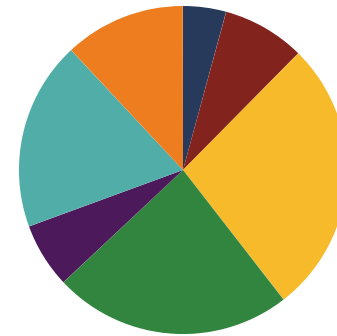

District 33

Education Attainment

- Less than 9th grade
- 9-12th grade, No Diploma
- High School Graduate, including equivalency
- Some College, No Degree
- Associate's Degree
- Bachelor's Degree
- Graduate/Professional Degree

Shelby County Schools (55 of 200 schools)

See reverse for list of Shelby County Schools in District 33

200
Schools

114,954
Average Daily
Membership

\$56,480
average teacher salary
State Average: \$50,958

79.2%
Graduation Rate
State Rate: 89.1%