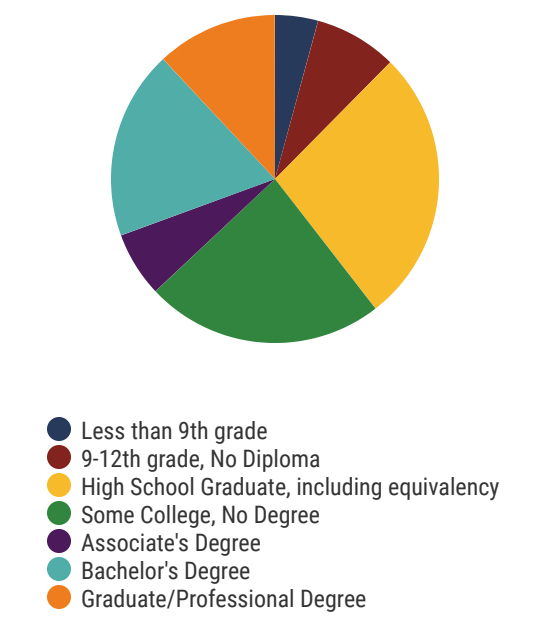

Education Attainment