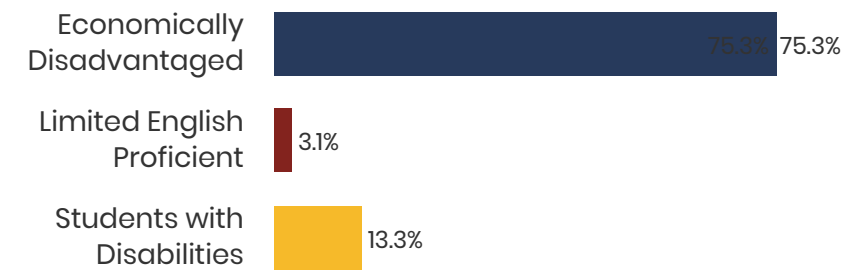

2018 District Designation:

IN NEED OF IMPROVEMENT

Funding Sources

Student Population

Racial Demographics

TENNESSEE
COMPTROLLER
OF THE TREASURY