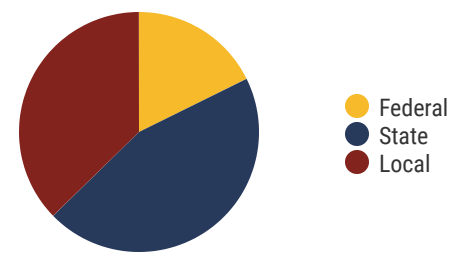

2018 District Designation:

IN NEED OF IMPROVEMENT

Funding Sources

Student Population

Racial Demographics

TENNESSEE
COMPTROLLER
OF THE TREASURY