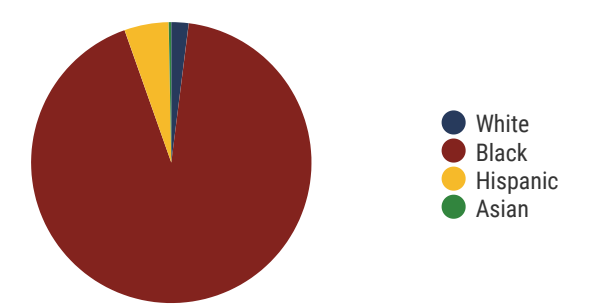

2018 District Designation:

IN NEED OF IMPROVEMENT

Funding Sources

Student Population

Racial Demographics

TENNESSEE
COMPTROLLER
OF THE TREASURY