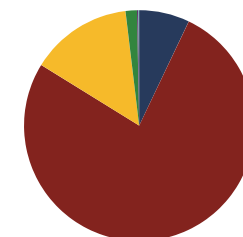

17.7
Average ACT Score
State Average: 20.2

63.5%
College Going Rate
State Rate: 63.4%

17
Private Schools
State Count: 599

Shelby County Schools

2018 District Designation:

ADVANCING

Funding Sources

- Federal
- State
- Local

Student Population

Racial Demographics

- White
- Black
- Hispanic
- Asian
- Native American
- Hawaiian/Pacific Islander

SENATOR
KATRINA
ROBINSON

Shelby County Schools (55 of 200 schools)

- American Way Middle
- Arrow Academy of Excellence
- Aspire East Academy
- Belle Forest Community School
- Bethel Grove Elementary
- Campus Elementary
- Charjean Elementary
- Cherokee Elementary
- Colonial Middle
- Cromwell Elementary
- Crump Elementary
- DuBois Elementary School of Entrepreneurship
- DuBois High of Leadership Public Policy
- DuBois Middle of Leadership Public Policy
- Evans Elementary
- Fox Meadows Elementary
- Germanshire Elementary
- Getwell Elementary
- Goodlett Elementary
- Hickory Ridge Elementary
- Hickory Ridge Middle
- Highland Oaks Elementary
- Highland Oaks Middle
- Kirby High
- Knight Road Elementary
- Leadership Preparatory Charter School
- Lowrance Elementary/Middle
- Melrose High
- Memphis School of Excellence
- Memphis School of Excellence Elementary
- Newberry Elementary
- Nexus STEM Academy Elementary School
- Nexus STEM Academy Middle School
- Oak Forest Elementary
- Oakhaven Elementary
- Oakhaven High
- Oakhaven Middle
- Overton High
- Power Center Academy Elementary School
- Power Center Academy High School
- Power Center Academy Middle
- Ross Elementary
- Sea Isle Elementary
- Sharpe Elementary
- Sheffield Elementary
- Sheffield High
- Sherwood Elementary
- Sherwood Middle
- Shrine School
- South Park Elementary
- Southwind Elementary
- Southwind High
- Willow Oaks Elementary
- Winridge Elementary
- Wooddale High