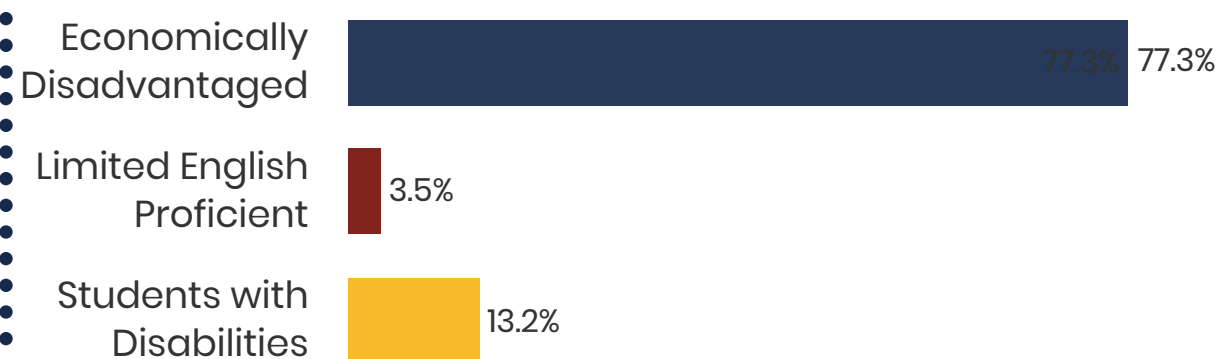

Student Population