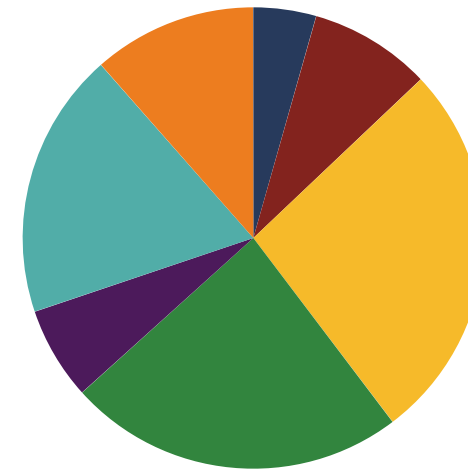

District 20

Education Attainment

- Less than 9th grade
- 9-12th grade, No Diploma
- High School Graduate, including equivalency
- Some College, No Degree
- Associate's Degree
- Bachelor's Degree
- Graduate/Professional Degree