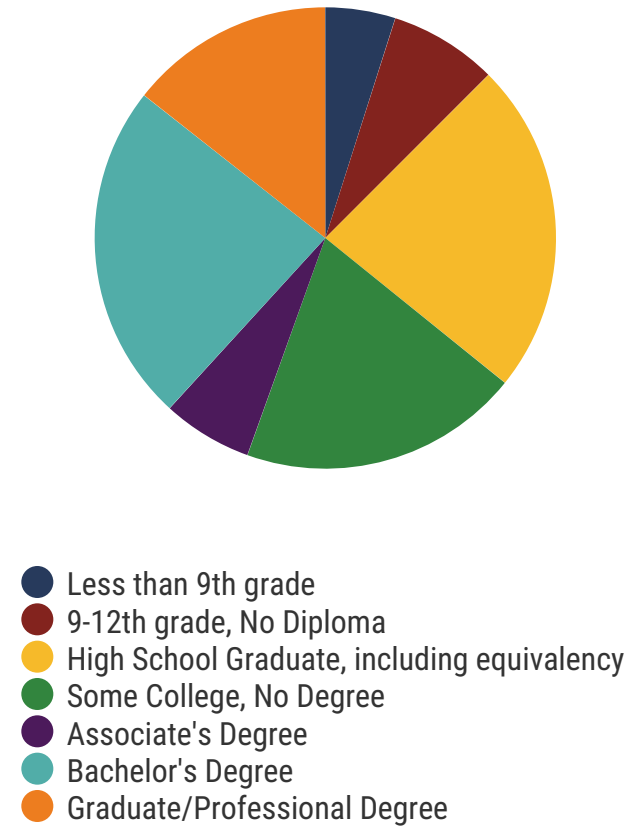

Student Population

Racial Demographics

District 26

Education Attainment

Davidson County Schools (39 of 163 schools)

- Amqui Elementary
- Bellevue Middle
- Crieve Hall Elementary
- Donelson Middle
- DuPont Elementary
- DuPont Hadley Middle
- Gateway Elementary
- Glendale Elementary
- Goodlettsville Elementary
- Goodlettsville Middle
- Gower Elementary
- Granbery Elementary
- H. G. Hill Middle
- Harpeth Valley Elementary
- Hermitage Elementary
- Hickman Elementary
- Hillsboro High
- Hillwood High
- Joelton Elementary
- Joelton Middle
- John Overton High
- John Trotwood Moore Middle
- Julia Green Elementary
- May Werthan Shayne Elementary
- McGavock Elementary
- McGavock High
- McMurray Middle
- Neely's Bend Elementary
- Neely's Bend Middle
- Pennington Elementary
- Percy Priest Elementary
- Stanford Elementary
- Strive Collegiate Academy (Charter School)
- The Academy at Opry Mills
- Two Rivers Middle
- West End Middle
- Westmeade Elementary
- Whites Creek High
- William Henry Oliver Middle