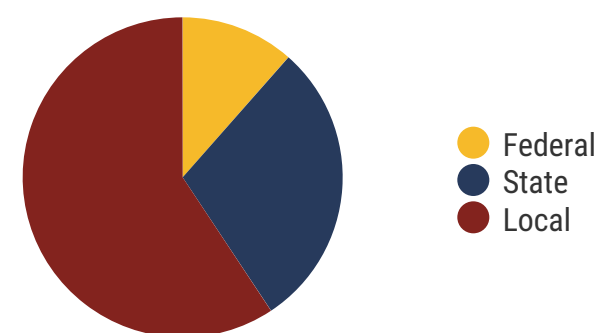

Funding Sources