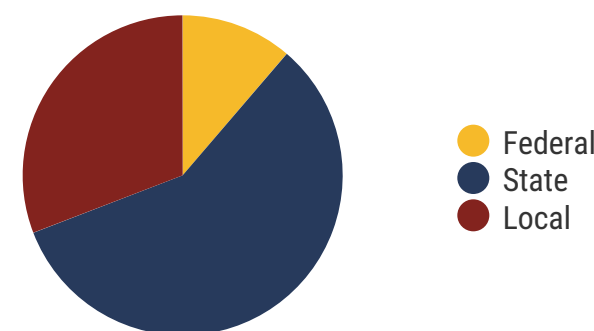

62.3%
College Going Rate
State Rate: 61.5%

6
Private Schools
State Count: 599

Bradley County Schools

2017 District Designation:

ACHIEVING

Funding Sources

Student Population

Racial Demographics