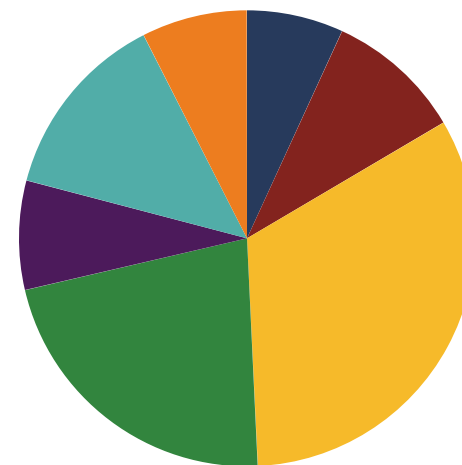

Education Attainment

- Less than 9th grade
- 9-12th grade, No Diploma
- High School Graduate, including equivalency
- Some College, No Degree
- Associate's Degree
- Bachelor's Degree
- Graduate/Professional Degree

Bradley County Schools (10 of 17 schools)

- Black Fox Elementary School
- Charleston Elementary School
- Lake Forest Middle School
- Oak Grove Elementary School
- Park View Elementary School
- Reach Adult High School
- Taylor Elementary School
- Valley View Elementary School
- Walker Valley High School
- Waterville Community Elementary School