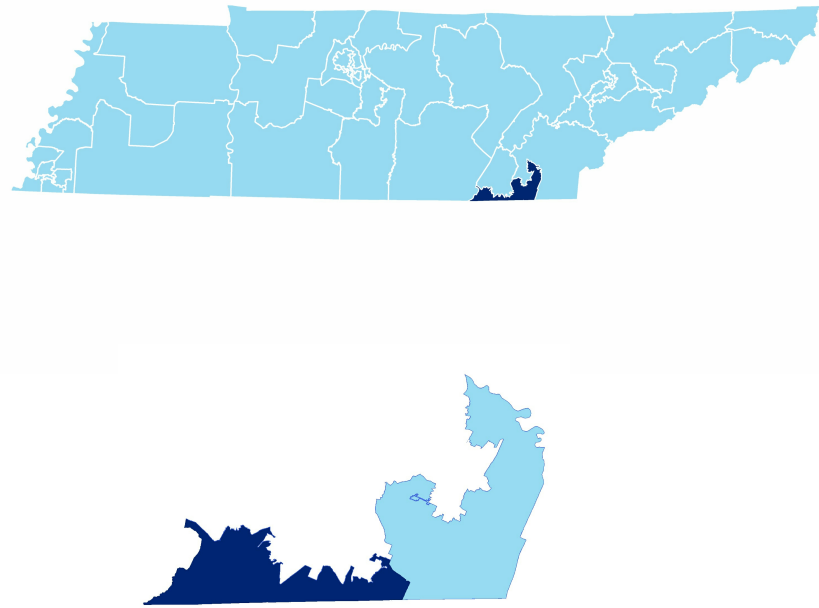

District 10