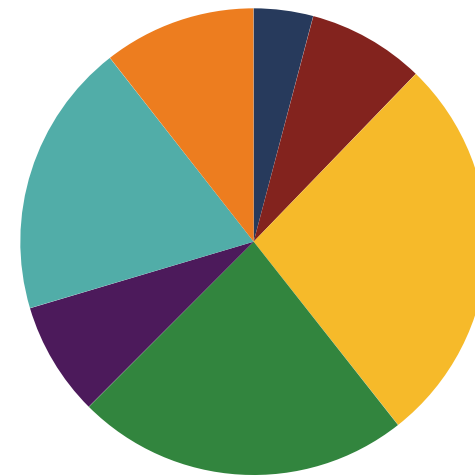

Education Attainment

- Less than 9th grade
- 9-12th grade, No Diploma
- High School Graduate, including equivalency
- Some College, No Degree
- Associate's Degree
- Bachelor's Degree
- Graduate/Professional Degree

Hamilton County Schools (37 of 78 schools)

See reverse for list of Hamilton County Schools in District 10

78
Schools

43,203
Average Daily
Membership

$50,469
average teacher salary
State Average: $50,099