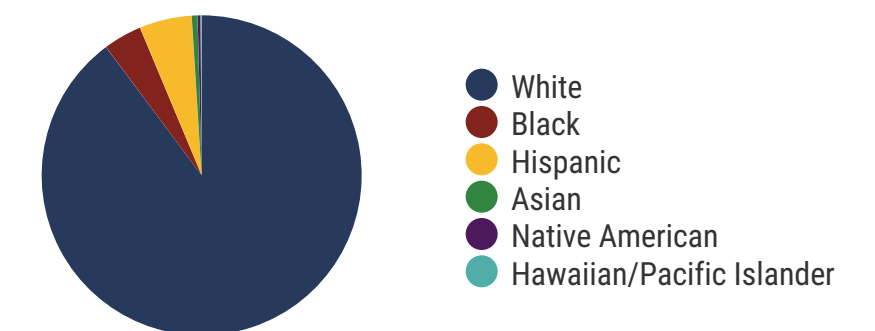

Racial Demographics