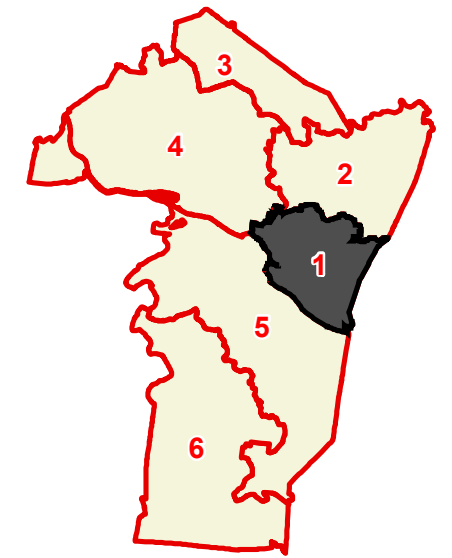

Cheatham County

County Commission District 1

# OF COMMISSIONERS	2
TOTAL POPULATION	6,727
DEVIATION	-118
% DEVIATION	-1.7%
WHITE POPULATION	5,724
% WHITE	85.1%
BLACK POPULATION	307
% BLACK	4.6%
OTHER POPULATION	696
% OTHER	10.3%
HISPANIC POPULATION	430
% HISPANIC	6.4%

-  County Commission District
-  Interstates
-  U.S. Highway
-  State Highway
-  Local Roads
-  Railroads
-  Powerline (Incomplete)
-  Stream
-  Lakes / Rivers
-  City, Town

This map is provided as a public service and is for informational purposes only. It is not an endorsement or approval by the Comptroller of the Treasury of any proposed district boundaries contained herein.
Created On: 8/15/2022