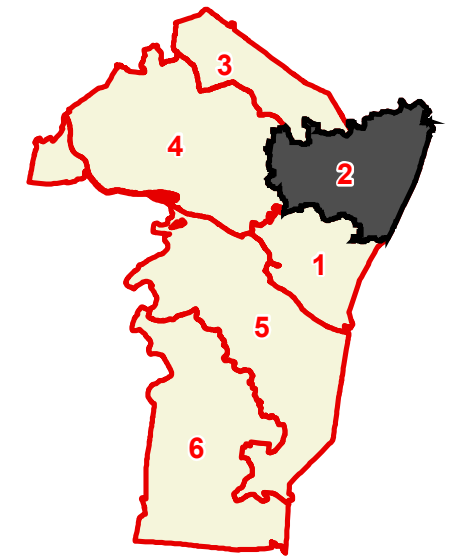

Cheatham County

County Commission District 2

# OF COMMISSIONERS	2
TOTAL POPULATION	7,058
DEVIATION	213
% DEVIATION	3.1%
WHITE POPULATION	6,391
% WHITE	90.5%
BLACK POPULATION	83
% BLACK	1.2%
OTHER POPULATION	584
% OTHER	8.3%
HISPANIC POPULATION	290
% HISPANIC	4.1%

-  County Commission District
-  Interstates
-  U.S. Highway
-  State Highway
-  Local Roads
-  Railroads
-  Powerline (Incomplete)
-  Stream
-  Lakes / Rivers
-  City, Town

This map is provided as a public service and is for informational purposes only. It is not an endorsement or approval by the Comptroller of the Treasury of any proposed district boundaries contained herein.
Created On: 8/15/2022