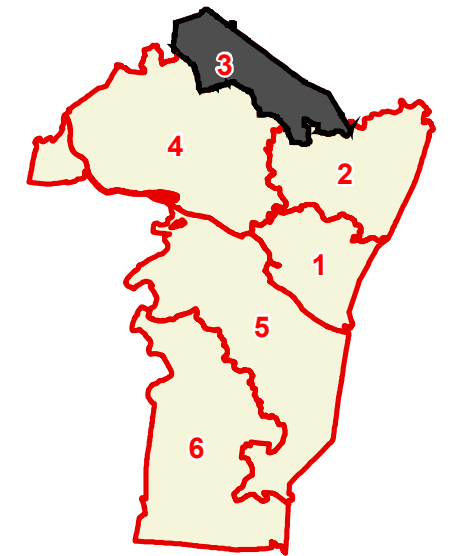

# Cheatham County

## County Commission District 3

# OF COMMISSIONERS	2
TOTAL POPULATION	6,639
DEVIATION	-206
% DEVIATION	-3%
WHITE POPULATION	5,956
% WHITE	89.7%
BLACK POPULATION	133
% BLACK	2%
OTHER POPULATION	550
% OTHER	8.3%
HISPANIC POPULATION	268
% HISPANIC	4%

-  County Commission District
-  Interstates
-  U.S. Highway
-  State Highway
-  Local Roads
-  Railroads
-  Powerline (Incomplete)
-  Stream
-  Lakes / Rivers
-  City, Town

This map is provided as a public service and is for informational purposes only. It is not an endorsement or approval by the Comptroller of the Treasury of any proposed district boundaries contained herein.  
Created On: 8/15/2022