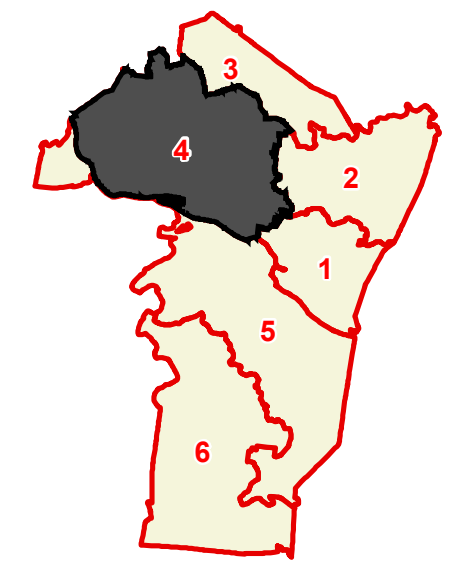

Cheatham County

County Commission District 4

# OF COMMISSIONERS	2
TOTAL POPULATION	7,262
DEVIATION	417
% DEVIATION	6.1%
WHITE POPULATION	6,538
% WHITE	90%
BLACK POPULATION	108
% BLACK	1.5%
OTHER POPULATION	616
% OTHER	8.5%
HISPANIC POPULATION	289
% HISPANIC	4%

-  County Commission District
-  Interstates
-  U.S. Highway
-  State Highway
-  Local Roads
-  Railroads
-  Powerline (Incomplete)
-  Stream
-  Lakes / Rivers
-  City, Town

This map is provided as a public service and is for informational purposes only. It is not an endorsement or approval by the Comptroller of the Treasury of any proposed district boundaries contained herein.
Created On: 8/15/2022