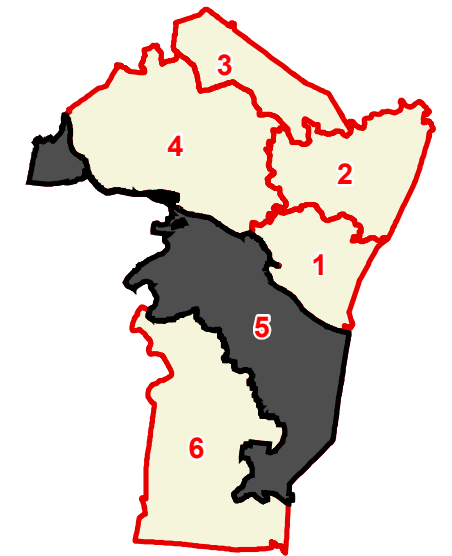

Cheatham County

County Commission District 5

# OF COMMISSIONERS	2
TOTAL POPULATION	6,613
DEVIATION	-232
% DEVIATION	-3.4%
WHITE POPULATION	5,966
% WHITE	90.2%
BLACK POPULATION	107
% BLACK	1.6%
OTHER POPULATION	540
% OTHER	8.2%
HISPANIC POPULATION	293
% HISPANIC	4.4%

-  County Commission District
-  Interstates
-  U.S. Highway
-  State Highway
-  Local Roads
-  Railroads
-  Powerline (Incomplete)
-  Stream
-  Lakes / Rivers
-  City, Town

This map is provided as a public service and is for informational purposes only. It is not an endorsement or approval by the Comptroller of the Treasury of any proposed district boundaries contained herein.
Created On: 8/15/2022