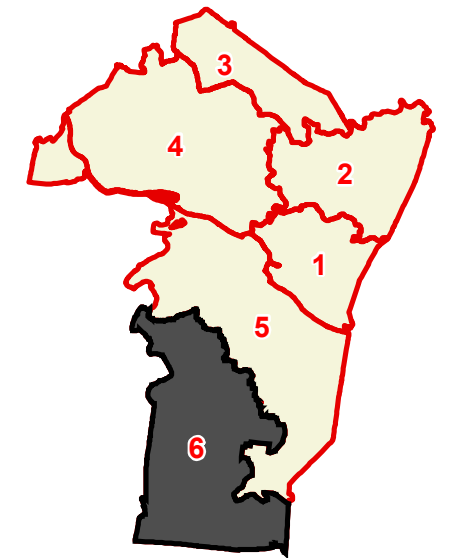

Cheatham County

County Commission District 6

# OF COMMISSIONERS	2
TOTAL POPULATION	6,773
DEVIATION	-72
% DEVIATION	-1.1%
WHITE POPULATION	6,213
% WHITE	91.7%
BLACK POPULATION	81
% BLACK	1.2%
OTHER POPULATION	479
% OTHER	7.1%
HISPANIC POPULATION	269
% HISPANIC	4%

-  County Commission District
-  Interstates
-  U.S. Highway
-  State Highway
-  Local Roads
-  Railroads
-  Powerline (Incomplete)
-  Stream
-  Lakes / Rivers
-  City, Town

This map is provided as a public service and is for informational purposes only. It is not an endorsement or approval by the Comptroller of the Treasury of any proposed district boundaries contained herein.
Created On: 8/15/2022