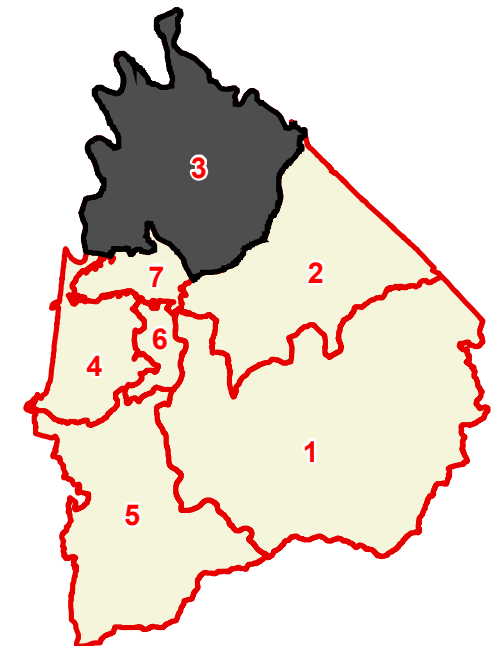

Cocke County

County Commission District 3

# OF COMMISSIONERS	2
TOTAL POPULATION	5,087
DEVIATION	-56
% DEVIATION	-1.1%
WHITE POPULATION	4,754
% WHITE	93.5%
BLACK POPULATION	33
% BLACK	0.6%
OTHER POPULATION	300
% OTHER	5.9%
HISPANIC POPULATION	107
% HISPANIC	2.1%

-  County Commission District
-  Interstates
-  U.S. Highway
-  State Highway
-  Local Roads
-  Railroads
-  Powerline (Incomplete)
-  Stream
-  Lakes / Rivers
-  City, Town

Created On: 12/21/2021