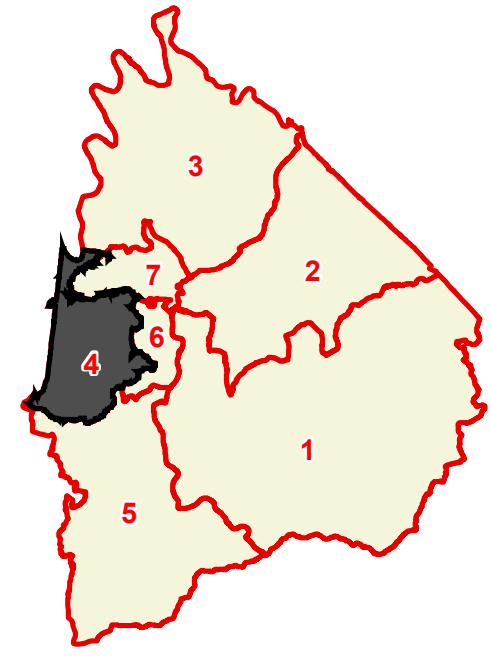

# Cocke County

## County Commission District 4

# OF COMMISSIONERS	2
TOTAL POPULATION	5,078
DEVIATION	-65
% DEVIATION	-1.3%
WHITE POPULATION	4,602
% WHITE	90.6%
BLACK POPULATION	78
% BLACK	1.5%
OTHER POPULATION	398
% OTHER	7.8%
HISPANIC POPULATION	168
% HISPANIC	3.3%

-  County Commission District
-  Interstates
-  U.S. Highway
-  State Highway
-  Local Roads
-  Railroads
-  Powerline (Incomplete)
-  Stream
-  Lakes / Rivers
-  City, Town

Created On: 12/21/2021