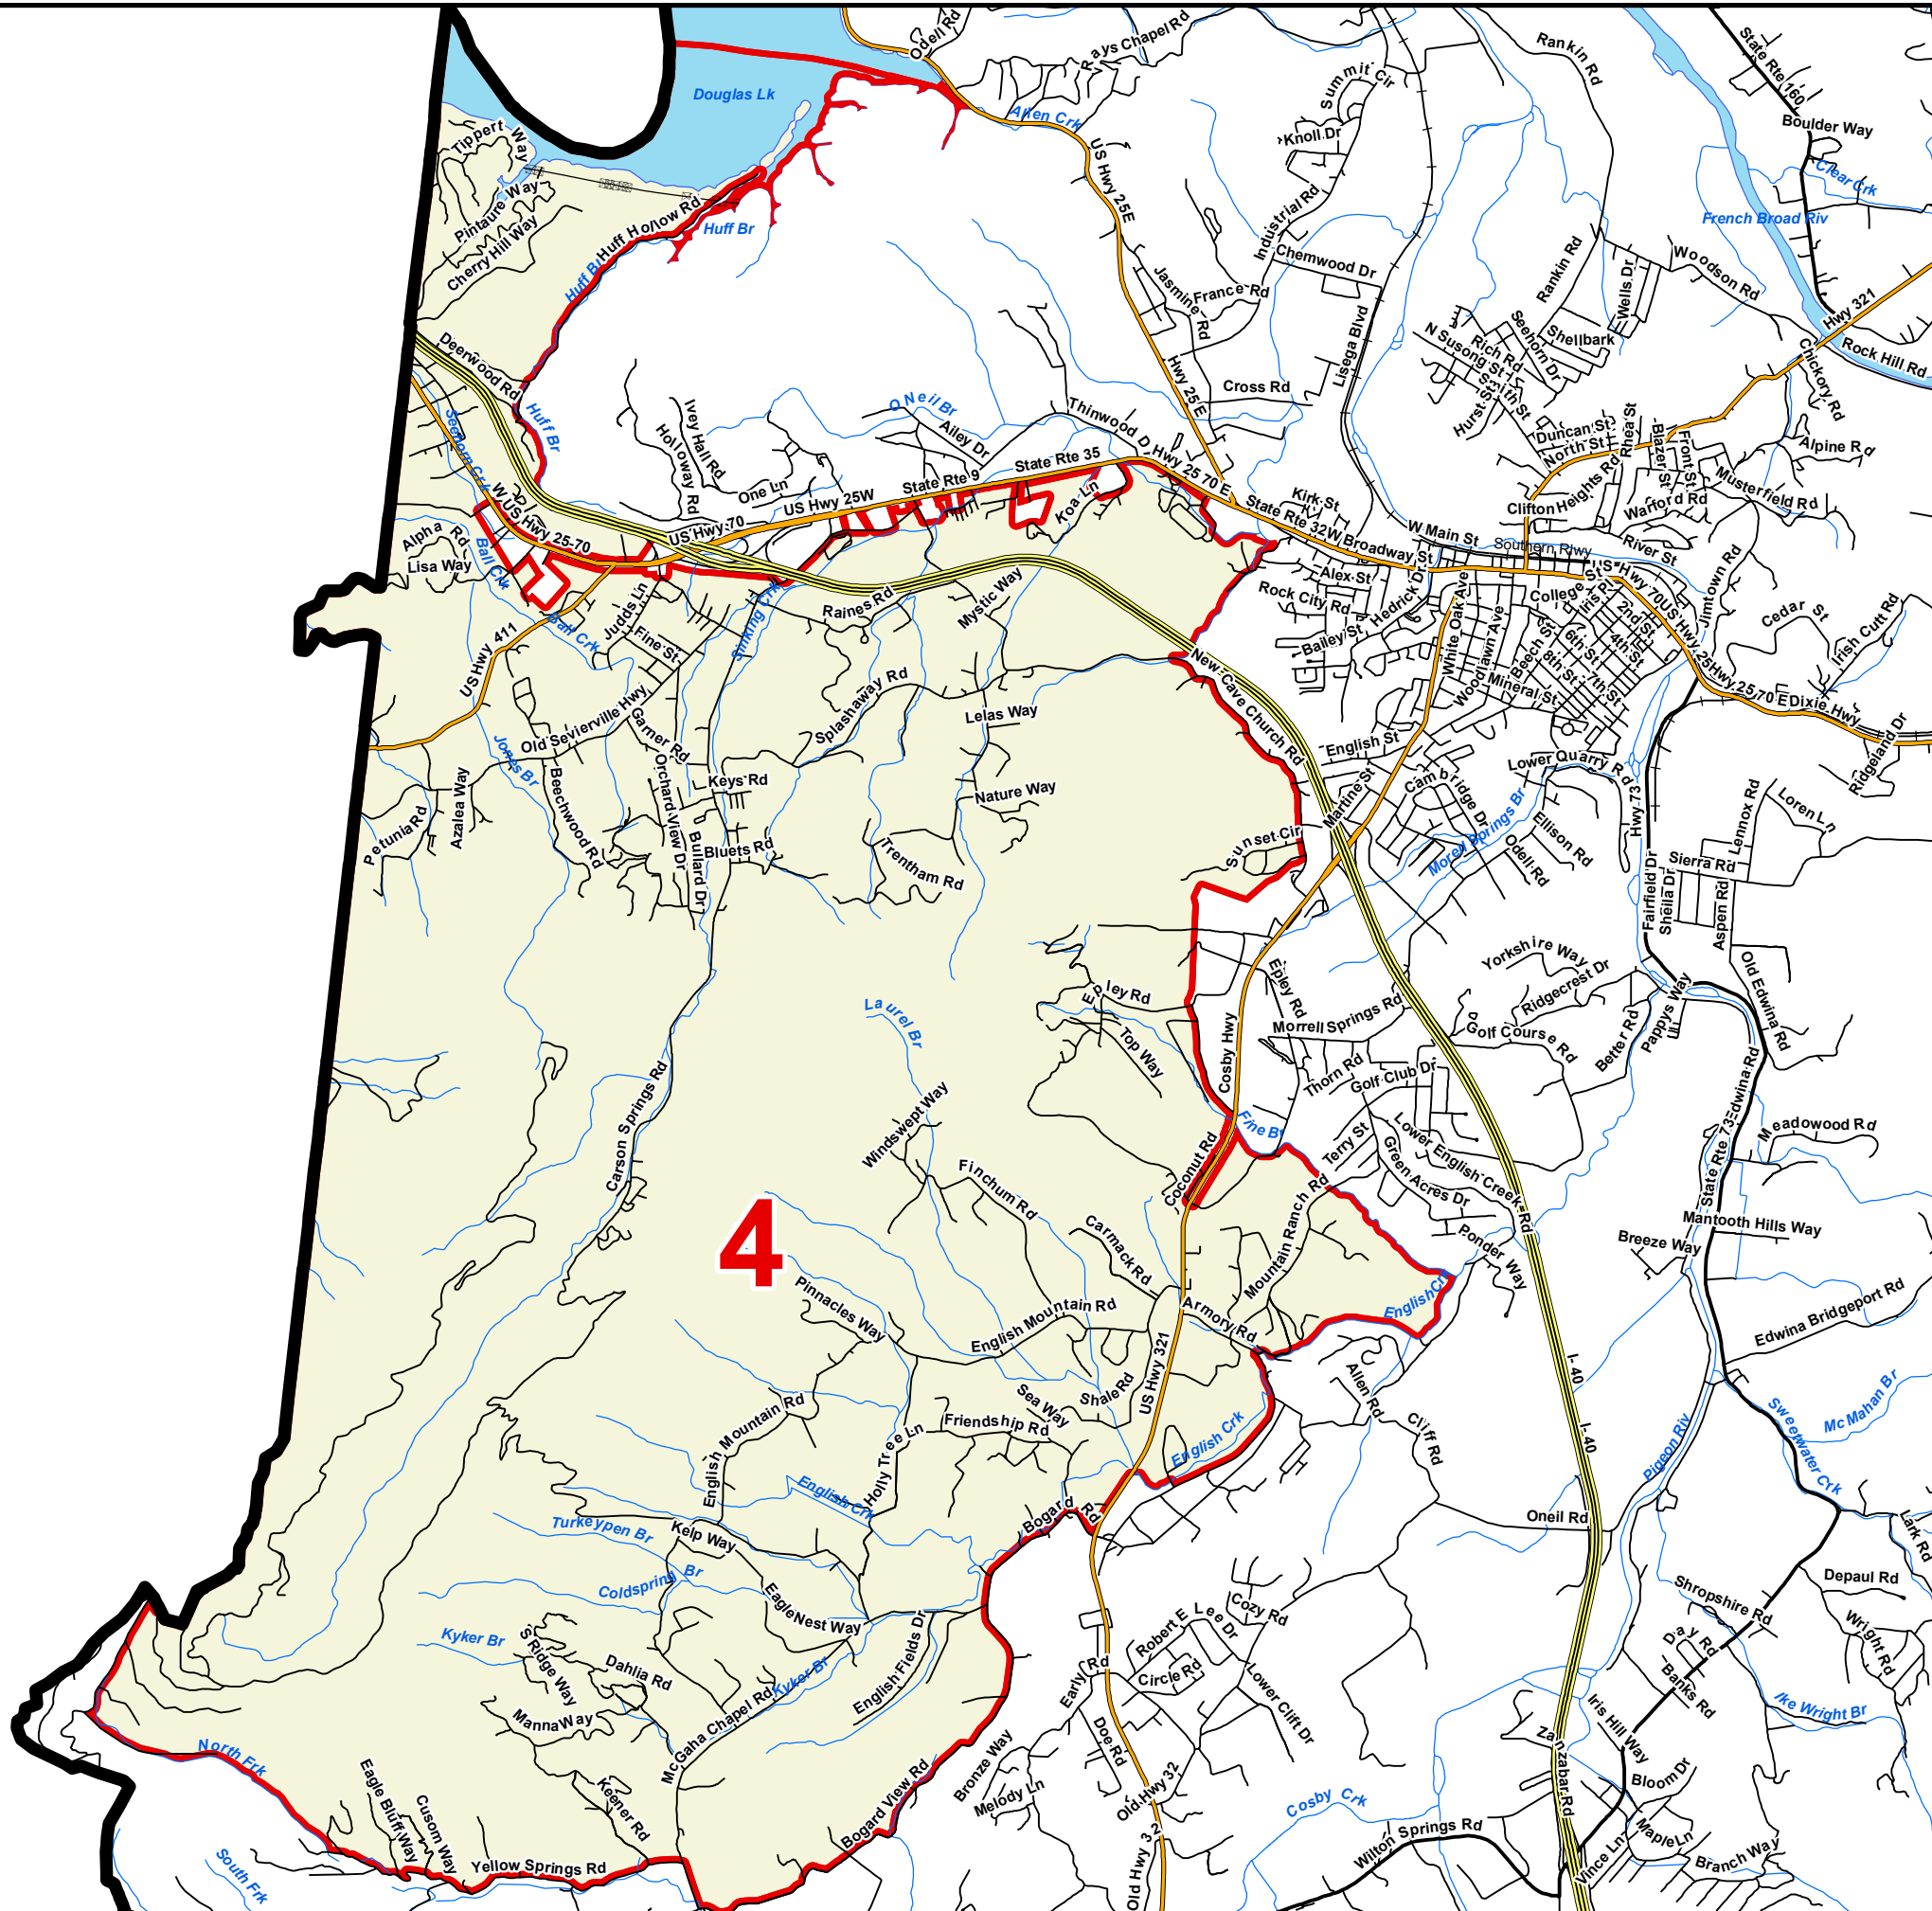

# Cocke County

## County Commission District 4

# OF COMMISSIONERS	2
TOTAL POPULATION	5,078
DEVIATION	-65
% DEVIATION	-1.3%
WHITE POPULATION	4,602
% WHITE	90.6%
BLACK POPULATION	78
% BLACK	1.5%
OTHER POPULATION	398
% OTHER	7.8%
HISPANIC POPULATION	168
% HISPANIC	3.3%

-  County Commission District
-  Interstates
-  U.S. Highway
-  State Highway
-  Local Roads
-  Railroads
-  Powerline (Incomplete)
-  Stream
-  Lakes / Rivers
-  City, Town

Created On: 12/21/2021