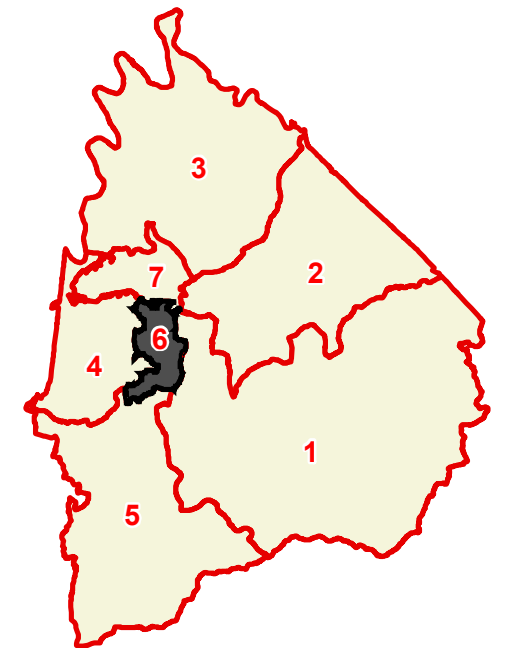

Cocke County

County Commission District 6

| | |
|---------------------|-------|
| # OF COMMISSIONERS | 2 |
| TOTAL POPULATION | 5,034 |
| DEVIATION | -109 |
| % DEVIATION | -2.1% |
| WHITE POPULATION | 4,497 |
| % WHITE | 89.3% |
| BLACK POPULATION | 203 |
| % BLACK | 4% |
| OTHER POPULATION | 334 |
| % OTHER | 6.6% |
| HISPANIC POPULATION | 141 |
| % HISPANIC | 2.8% |

-  County Commission District
-  Interstates
-  U.S. Highway
-  State Highway
-  Local Roads
-  Railroads
-  Powerline (Incomplete)
-  Stream
-  Lakes / Rivers
-  City, Town

Created On: 12/21/2021