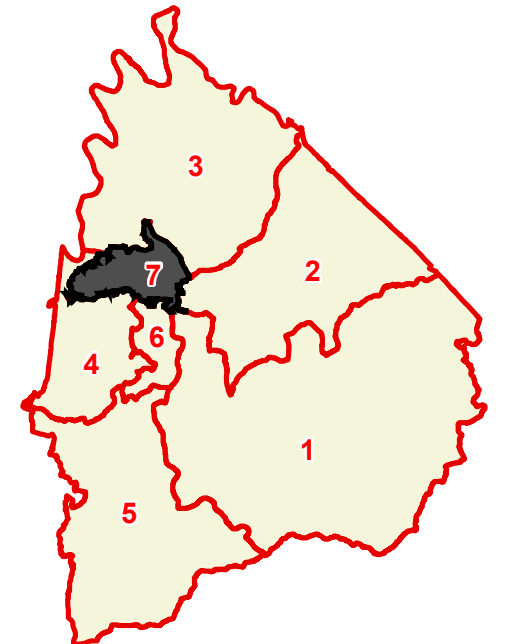

# Cocke County

## County Commission District 7

# OF COMMISSIONERS	2
TOTAL POPULATION	5,097
DEVIATION	-46
% DEVIATION	-0.9%
WHITE POPULATION	4,466
% WHITE	87.6%
BLACK POPULATION	177
% BLACK	3.5%
OTHER POPULATION	454
% OTHER	8.9%
HISPANIC POPULATION	193
% HISPANIC	3.8%

-  County Commission District
-  Interstates
-  U.S. Highway
-  State Highway
-  Local Roads
-  Railroads
-  Powerline (Incomplete)
-  Stream
-  Lakes / Rivers
-  City, Town

Created On: 12/21/2021