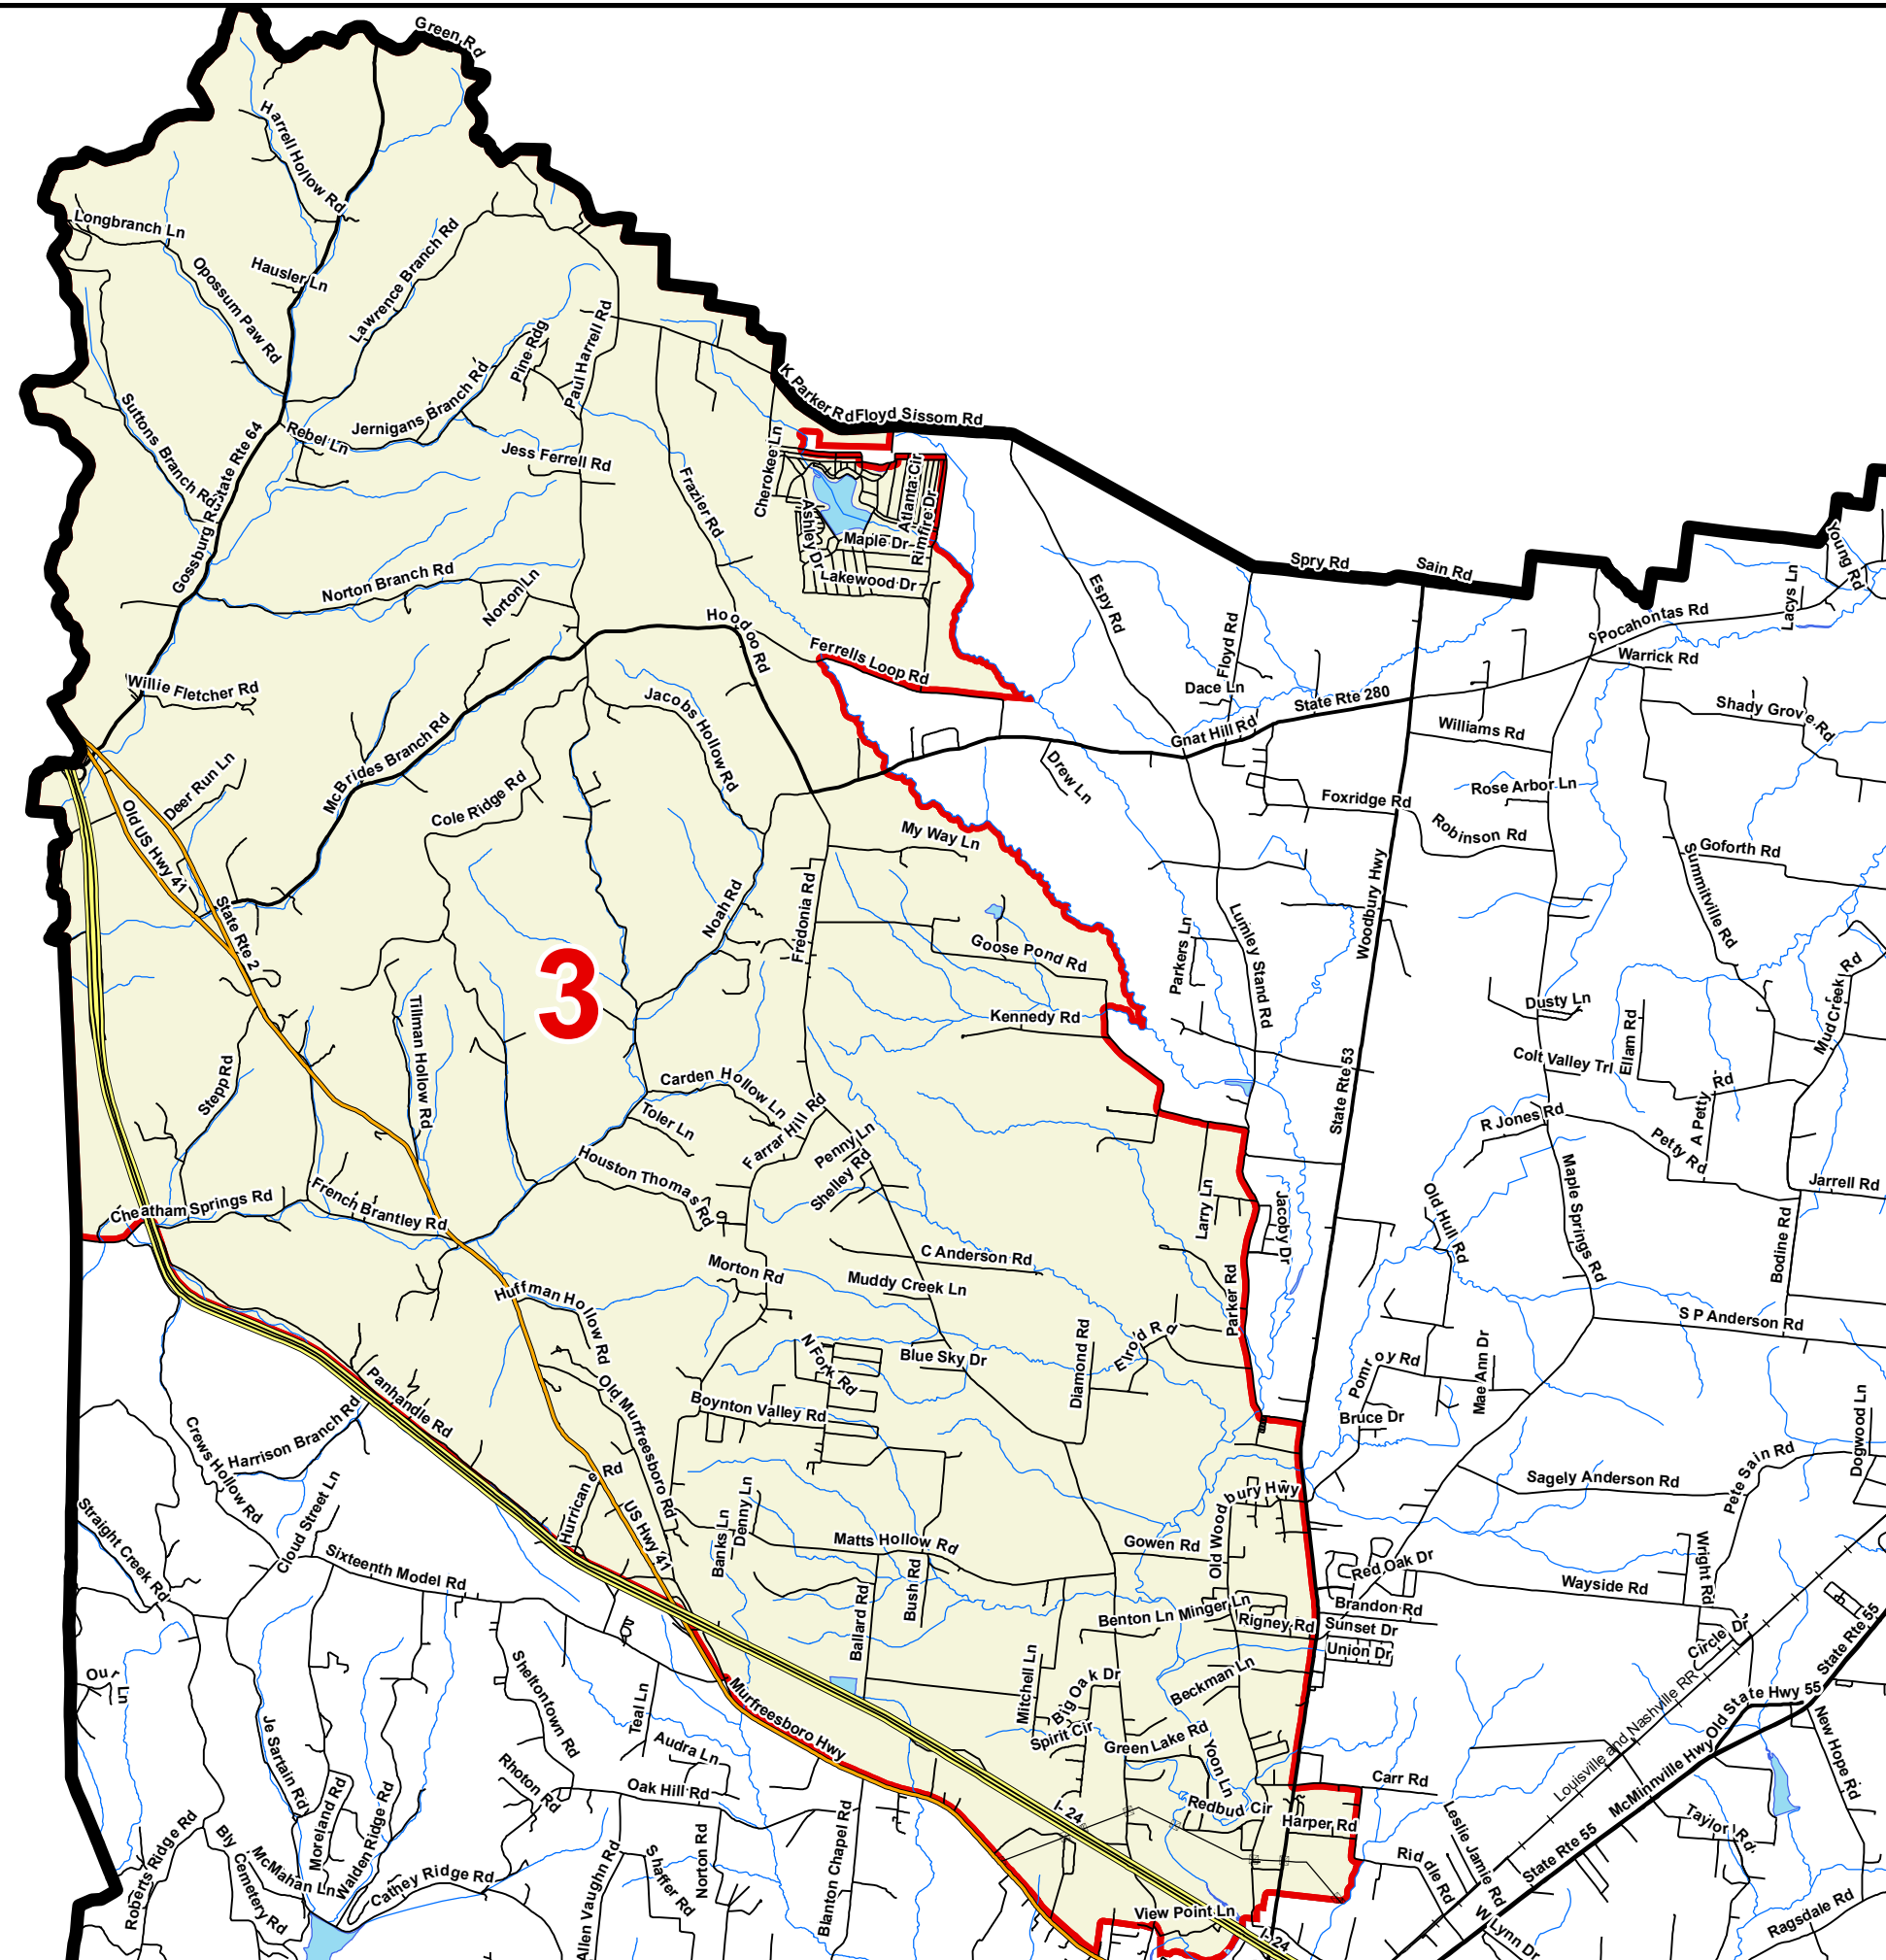

Coffee County

County Commission District 3

# OF COMMISSIONERS	2
TOTAL POPULATION	6,738
DEVIATION	306
% DEVIATION	4.8%
WHITE POPULATION	6,119
% WHITE	90.8%
BLACK POPULATION	95
% BLACK	1.4%
OTHER POPULATION	524
% OTHER	7.8%
HISPANIC POPULATION	244
% HISPANIC	3.6%

-  County Commission District
-  Interstates
-  U.S. Highway
-  State Highway
-  Local Roads
-  Railroads
-  Powerline (Incomplete)
-  Stream
-  Lakes / Rivers
-  City, Town

This map is provided as a public service and is for informational purposes only. It is not an endorsement or approval by the Comptroller of the Treasury of any proposed district boundaries contained herein.
Created On: 8/15/2022