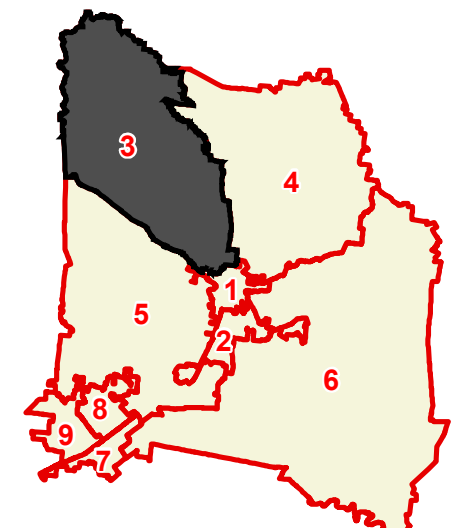

Coffee County

County Commission District 3

# OF COMMISSIONERS	2
TOTAL POPULATION	6,738
DEVIATION	306
% DEVIATION	4.8%
WHITE POPULATION	6,119
% WHITE	90.8%
BLACK POPULATION	95
% BLACK	1.4%
OTHER POPULATION	524
% OTHER	7.8%
HISPANIC POPULATION	244
% HISPANIC	3.6%

-  County Commission District
-  Interstates
-  U.S. Highway
-  State Highway
-  Local Roads
-  Railroads
-  Powerline (Incomplete)
-  Stream
-  Lakes / Rivers
-  City, Town

This map is provided as a public service and is for informational purposes only. It is not an endorsement or approval by the Comptroller of the Treasury of any proposed district boundaries contained herein.
Created On: 8/15/2022