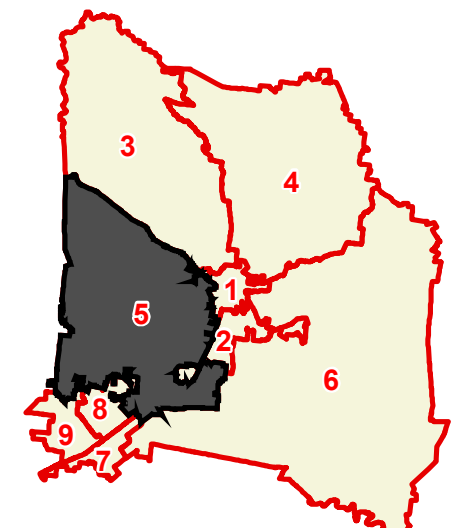

Coffee County

County Commission District 5

# OF COMMISSIONERS	2
TOTAL POPULATION	6,495
DEVIATION	63
% DEVIATION	1%
WHITE POPULATION	5,910
% WHITE	91%
BLACK POPULATION	90
% BLACK	1.4%
OTHER POPULATION	495
% OTHER	7.6%
HISPANIC POPULATION	207
% HISPANIC	3.2%

- County Commission District
- Interstates
- U.S. Highway
- State Highway
- Local Roads
- Railroads
- Powerline (Incomplete)
- Stream
- Lakes / Rivers
- City, Town

This map is provided as a public service and is for informational purposes only. It is not an endorsement or approval by the Comptroller of the Treasury of any proposed district boundaries contained herein.
Created On: 8/15/2022