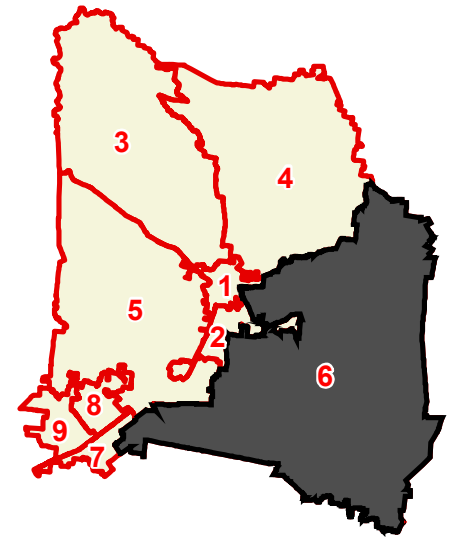

Coffee County

County Commission District 6

# OF COMMISSIONERS	2
TOTAL POPULATION	6,709
DEVIATION	277
% DEVIATION	4.3%
WHITE POPULATION	6,050
% WHITE	90.2%
BLACK POPULATION	70
% BLACK	1%
OTHER POPULATION	589
% OTHER	8.8%
HISPANIC POPULATION	314
% HISPANIC	4.7%

-  County Commission District
-  Interstates
-  U.S. Highway
-  State Highway
-  Local Roads
-  Railroads
-  Powerline (Incomplete)
-  Stream
-  Lakes / Rivers
-  City, Town

This map is provided as a public service and is for informational purposes only. It is not an endorsement or approval by the Comptroller of the Treasury of any proposed district boundaries contained herein.
Created On: 8/15/2022