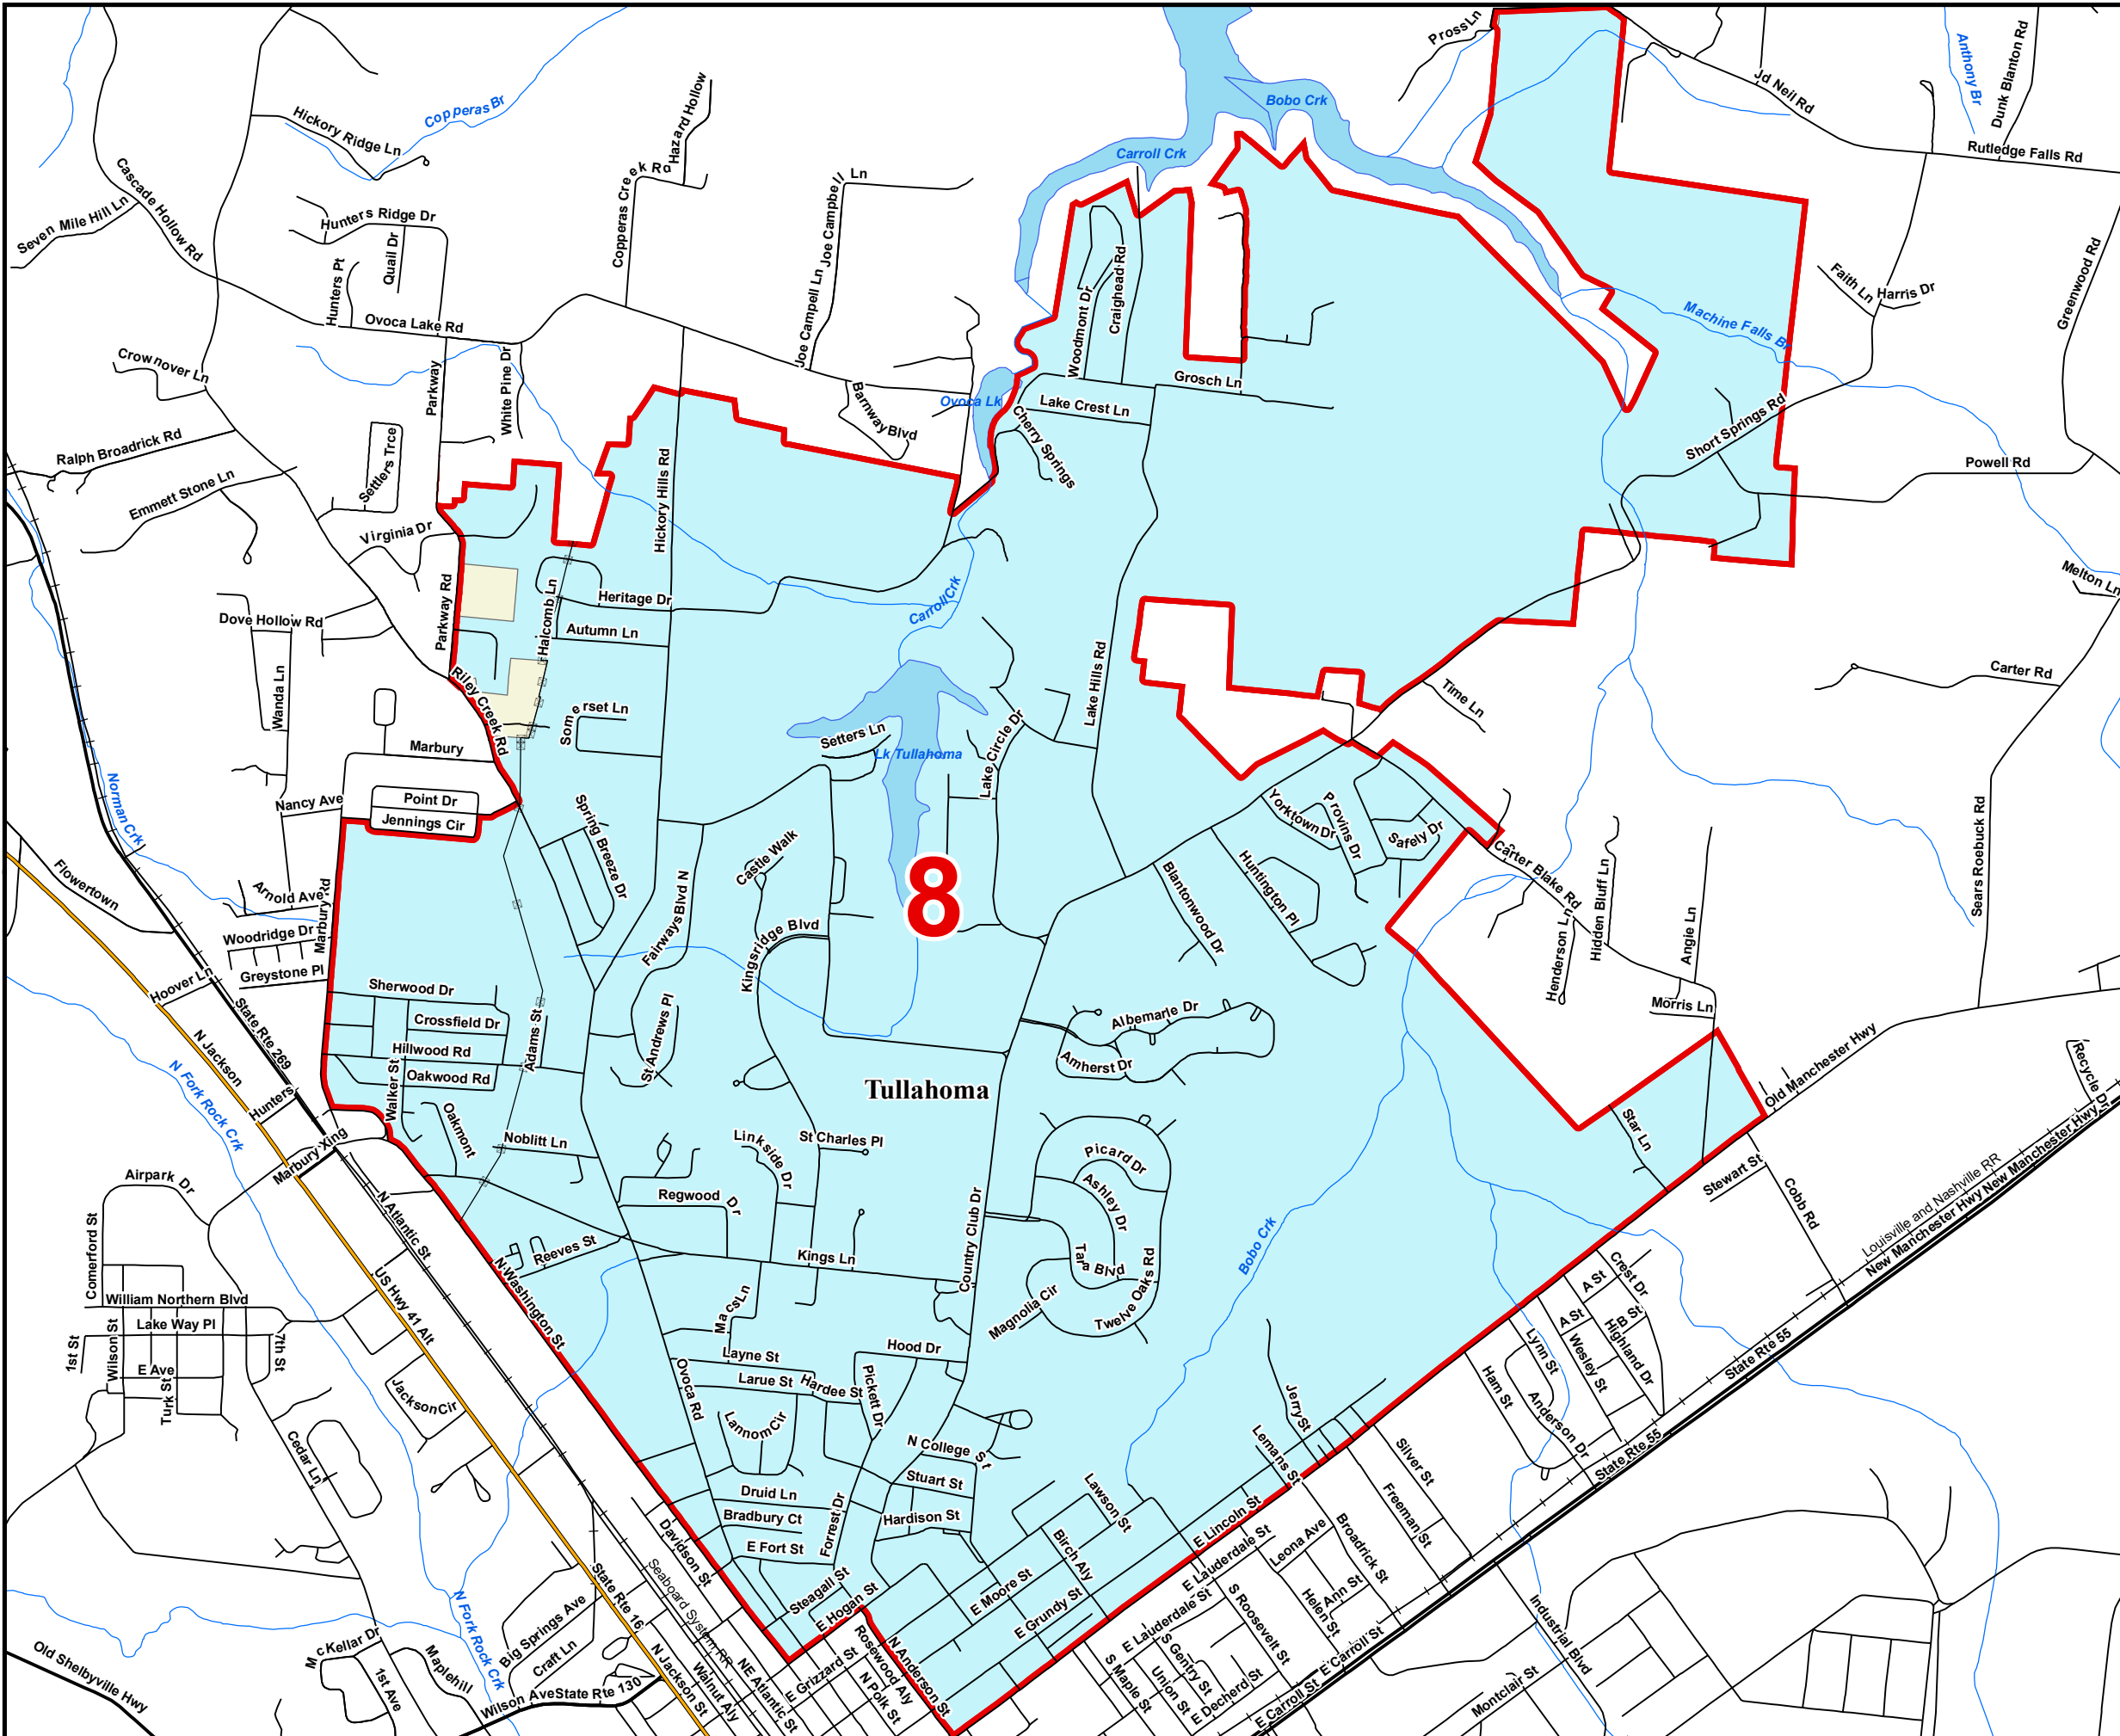

Coffee County

County Commission District 8

# OF COMMISSIONERS	2
TOTAL POPULATION	6,203
DEVIATION	-229
% DEVIATION	-3.6%
WHITE POPULATION	5,289
% WHITE	85.3%
BLACK POPULATION	314
% BLACK	5.1%
OTHER POPULATION	600
% OTHER	9.7%
HISPANIC POPULATION	267
% HISPANIC	4.3%

-  County Commission District
-  Interstates
-  U.S. Highway
-  State Highway
-  Local Roads
-  Railroads
-  Powerline (Incomplete)
-  Stream
-  Lakes / Rivers
-  City, Town

This map is provided as a public service and is for informational purposes only. It is not an endorsement or approval by the Comptroller of the Treasury of any proposed district boundaries contained herein.
Created On: 8/15/2022