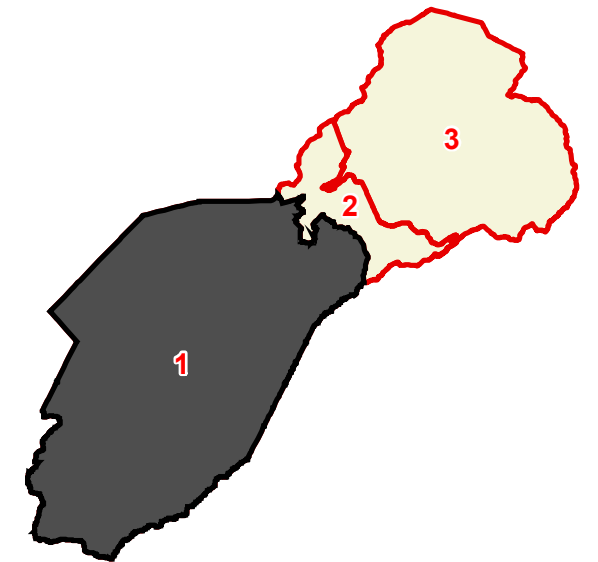

Unicoi County

County Commission District 1

# OF COMMISSIONERS	3
TOTAL POPULATION	5,840
DEVIATION	-136
% DEVIATION	-2.3%
WHITE POPULATION	5,418
% WHITE	92.8%
BLACK POPULATION	13
% BLACK	0.2%
OTHER POPULATION	409
% OTHER	7%
HISPANIC POPULATION	282
% HISPANIC	4.8%

-  County Commission District
-  Interstates
-  U.S. Highway
-  State Highway
-  Local Roads
-  Railroads
-  Powerline (Incomplete)
-  Stream
-  Lakes / Rivers
-  City, Town

This map is provided as a public service and is for informational purposes only. It is not an endorsement or approval by the Comptroller of the Treasury of any proposed district boundaries contained herein.
Created On: 8/29/2022