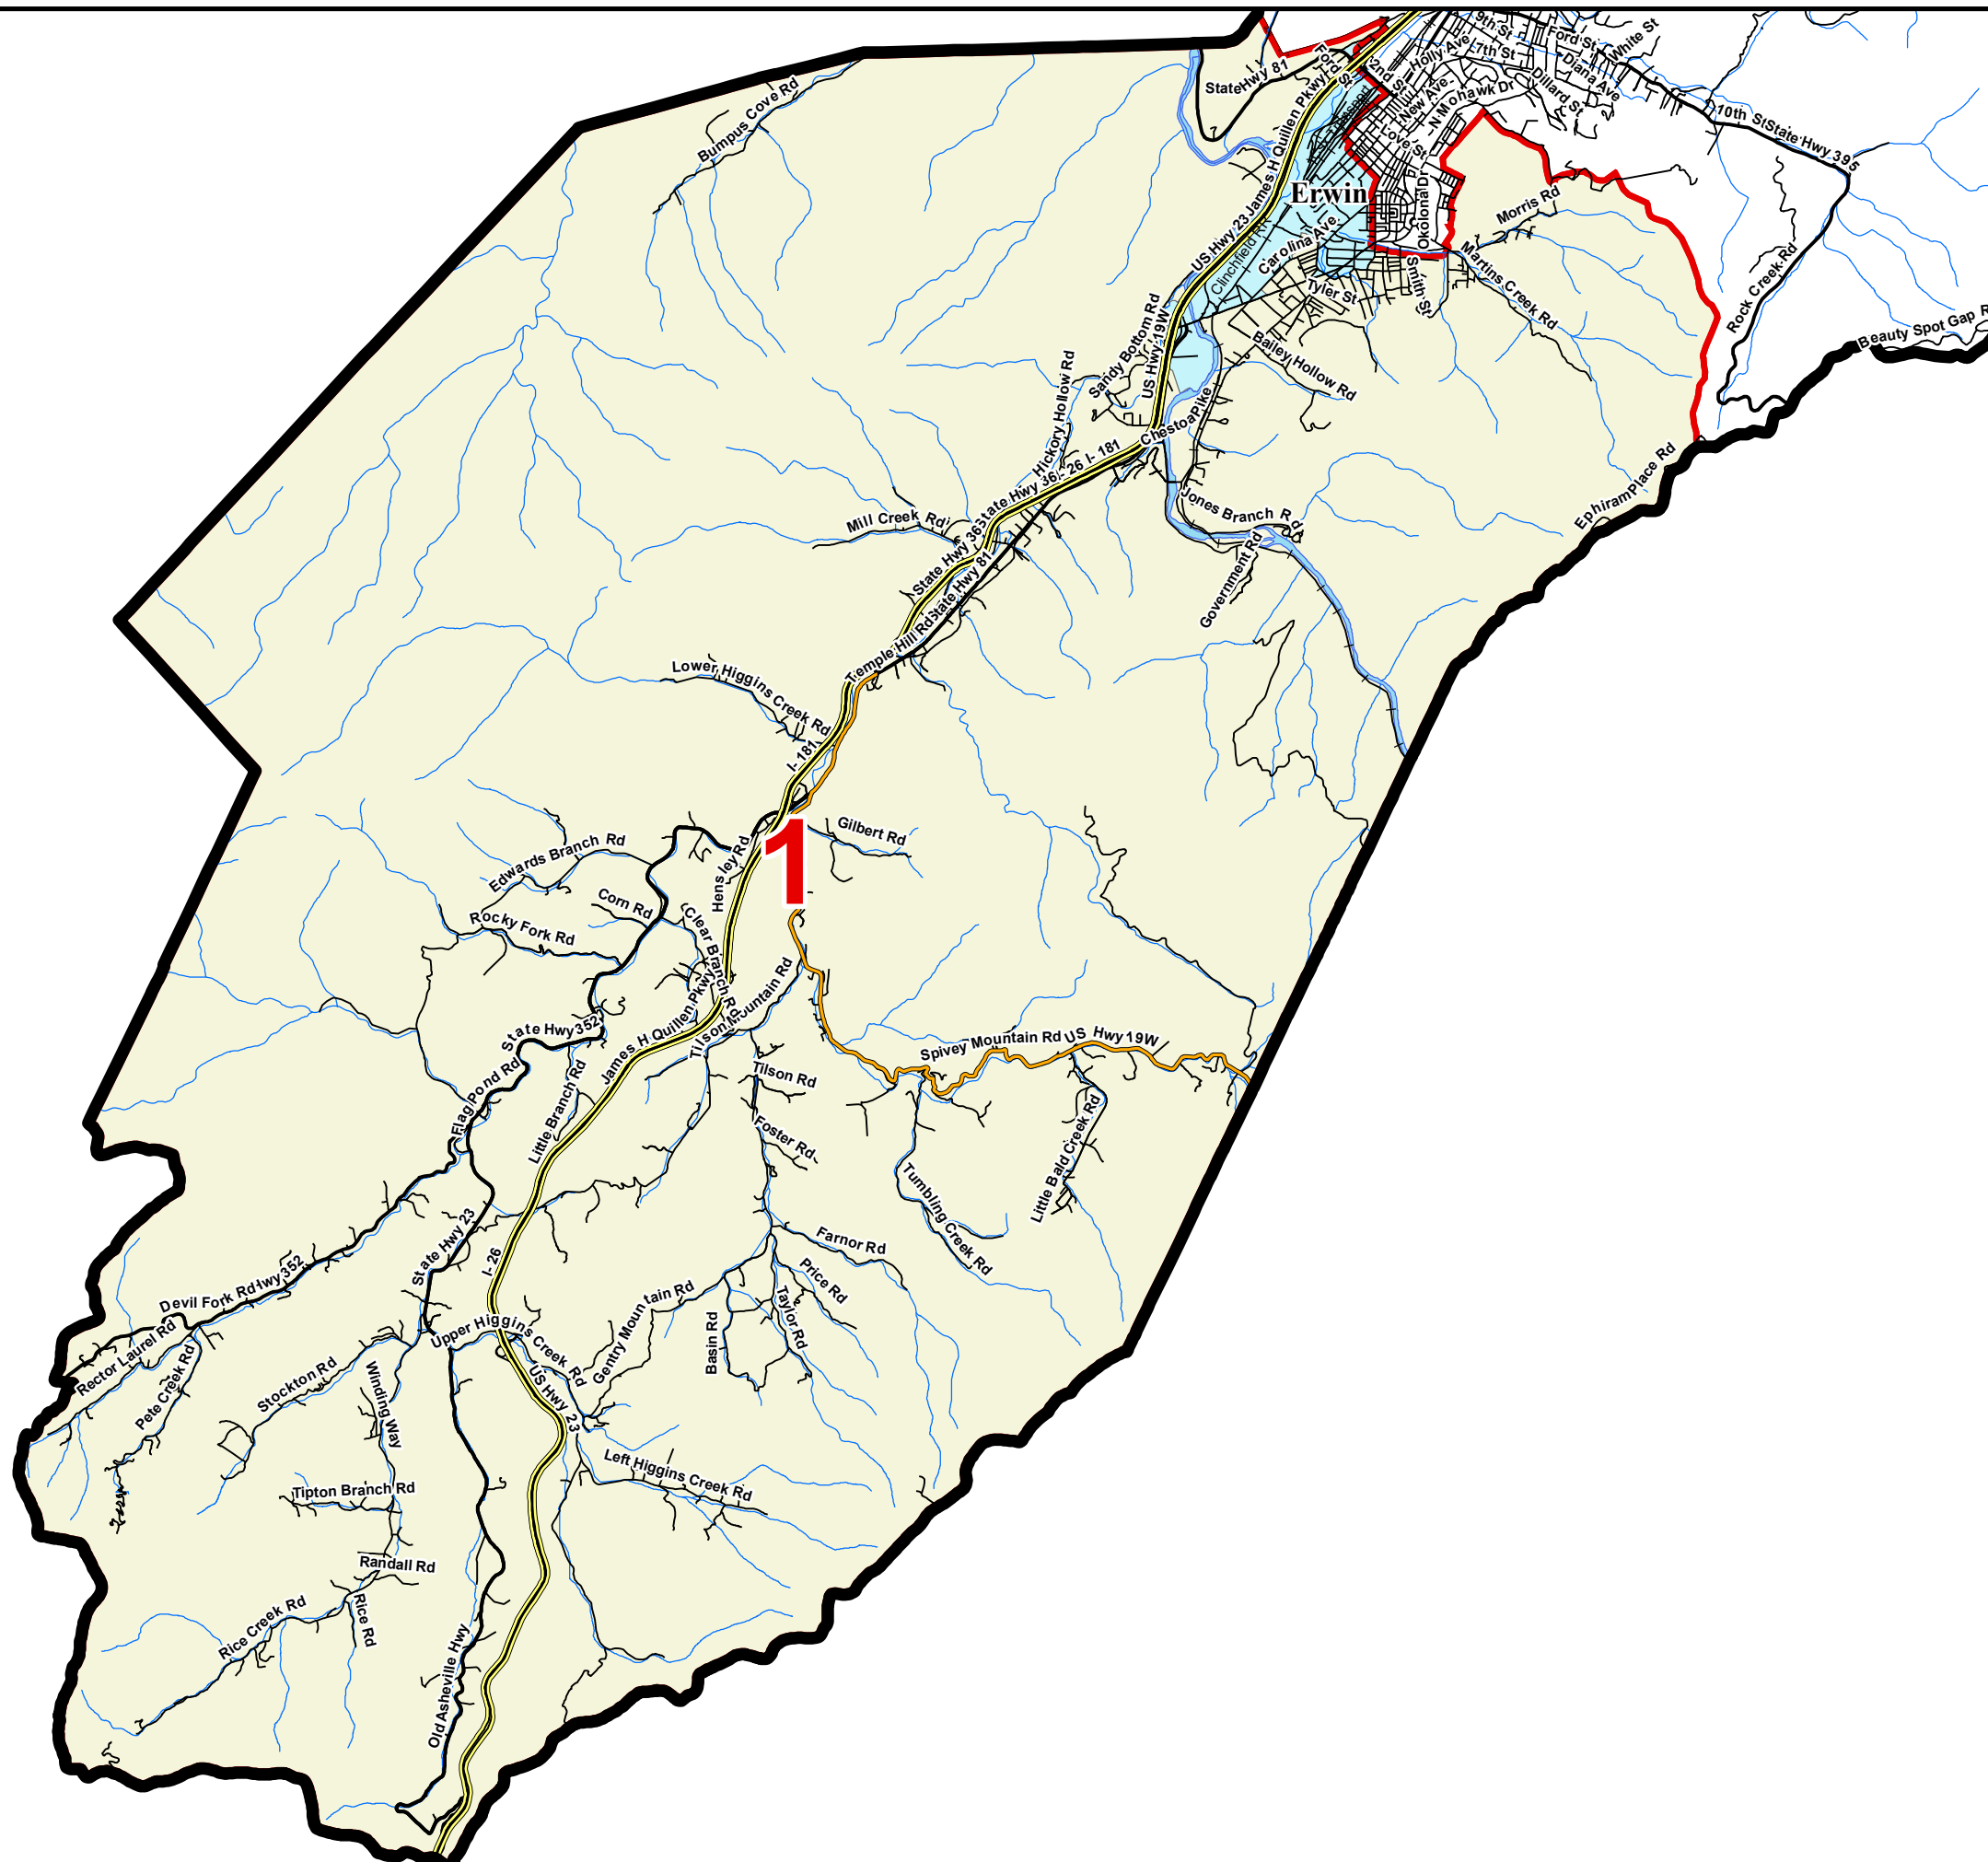

Unicoi County

County Commission District 1

# OF COMMISSIONERS	3
TOTAL POPULATION	5,840
DEVIATION	-136
% DEVIATION	-2.3%
WHITE POPULATION	5,418
% WHITE	92.8%
BLACK POPULATION	13
% BLACK	0.2%
OTHER POPULATION	409
% OTHER	7%
HISPANIC POPULATION	282
% HISPANIC	4.8%

-  County Commission District
-  Interstates
-  U.S. Highway
-  State Highway
-  Local Roads
-  Railroads
-  Powerline (Incomplete)
-  Stream
-  Lakes / Rivers
-  City, Town

This map is provided as a public service and is for informational purposes only. It is not an endorsement or approval by the Comptroller of the Treasury of any proposed district boundaries contained herein.
Created On: 8/29/2022