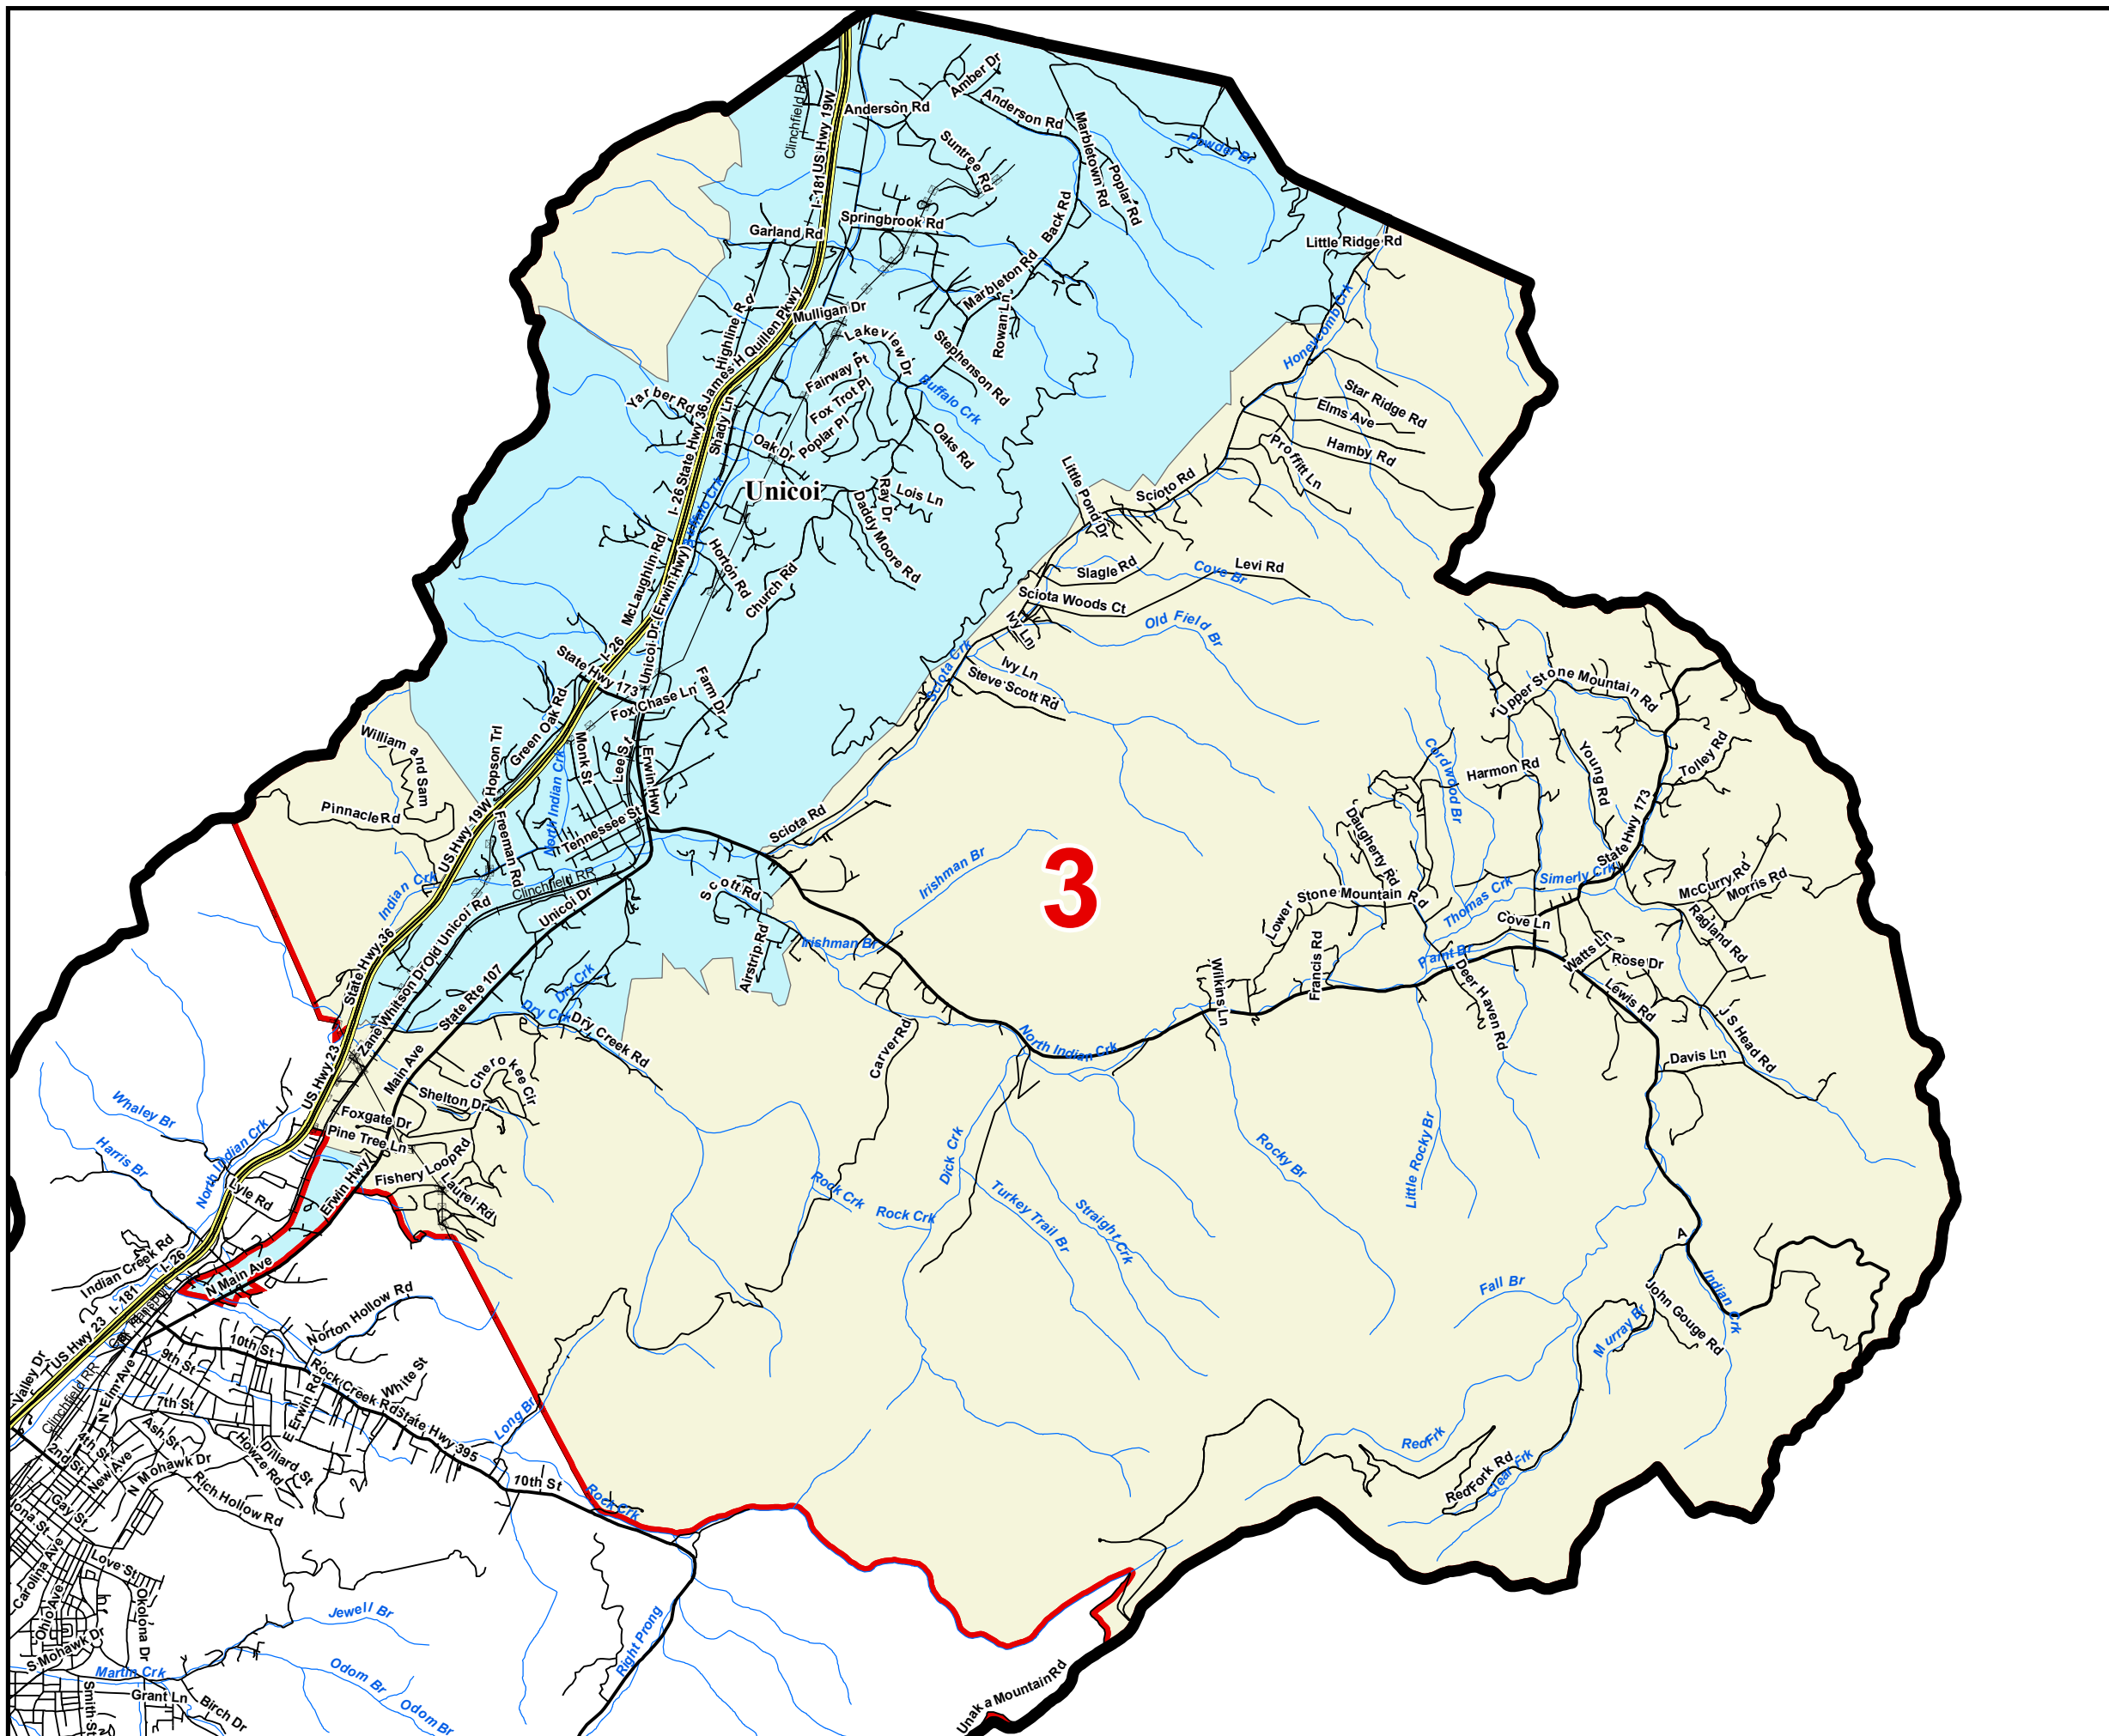

Unicoi County

County Commission District 3

# OF COMMISSIONERS	3
TOTAL POPULATION	6,093
DEVIATION	117
% DEVIATION	2%
WHITE POPULATION	5,499
% WHITE	90.3%
BLACK POPULATION	11
% BLACK	0.2%
OTHER POPULATION	583
% OTHER	9.6%
HISPANIC POPULATION	430
% HISPANIC	7.1%

-  County Commission District
-  Interstates
-  U.S. Highway
-  State Highway
-  Local Roads
-  Railroads
-  Powerline (Incomplete)
-  Stream
-  Lakes / Rivers
-  City, Town

This map is provided as a public service and is for informational purposes only. It is not an endorsement or approval by the Comptroller of the Treasury of any proposed district boundaries contained herein.
Created On: 8/29/2022