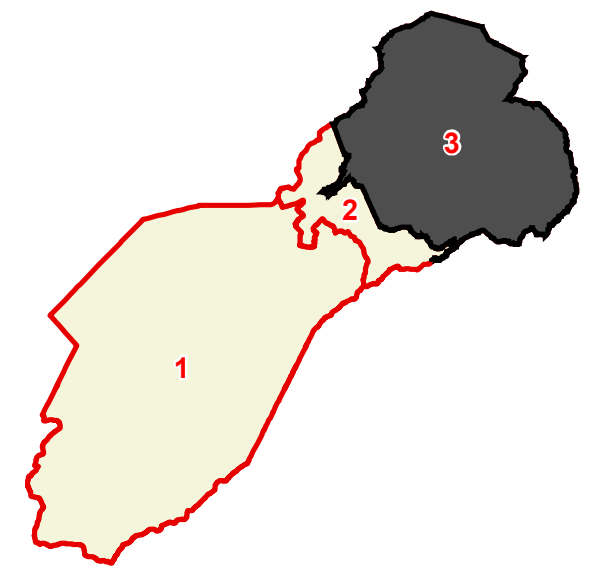

Unicoi County

County Commission District 3

# OF COMMISSIONERS	3
TOTAL POPULATION	6,093
DEVIATION	117
% DEVIATION	2%
WHITE POPULATION	5,499
% WHITE	90.3%
BLACK POPULATION	11
% BLACK	0.2%
OTHER POPULATION	583
% OTHER	9.6%
HISPANIC POPULATION	430
% HISPANIC	7.1%

-  County Commission District
-  Interstates
-  U.S. Highway
-  State Highway
-  Local Roads
-  Railroads
-  Powerline (Incomplete)
-  Stream
-  Lakes / Rivers
-  City, Town

This map is provided as a public service and is for informational purposes only. It is not an endorsement or approval by the Comptroller of the Treasury of any proposed district boundaries contained herein.
Created On: 8/29/2022