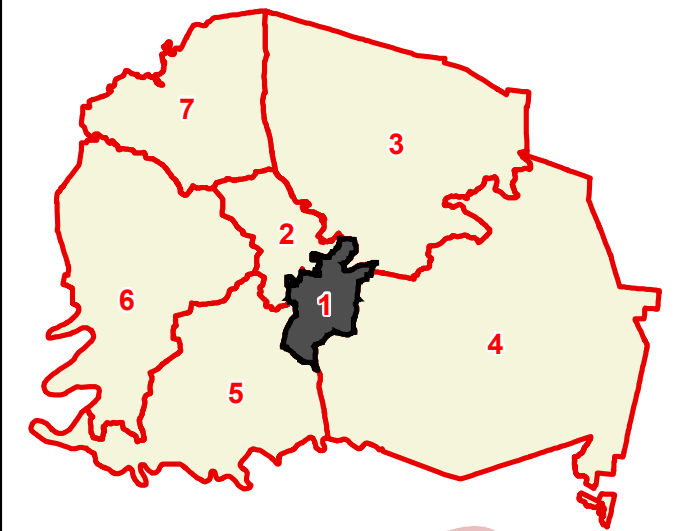

White County

County Commission District 1

# OF COMMISSIONERS	2
TOTAL POPULATION	3,947
DEVIATION	40
% DEVIATION	1%
WHITE POPULATION	3,375
% WHITE	85.5%
BLACK POPULATION	189
% BLACK	4.8%
OTHER POPULATION	383
% OTHER	9.7%
HISPANIC POPULATION	174
% HISPANIC	4.4%

-  County Commission District
-  Interstates
-  U.S. Highway
-  State Highway
-  Local Roads
-  Railroads
-  Powerline (Incomplete)
-  Stream
-  Lakes / Rivers
-  City, Town

This map is provided as a public service and is for informational purposes only. It is not an endorsement or approval by the Comptroller of the Treasury of any proposed district boundaries contained herein.
Created On: 10/31/2022