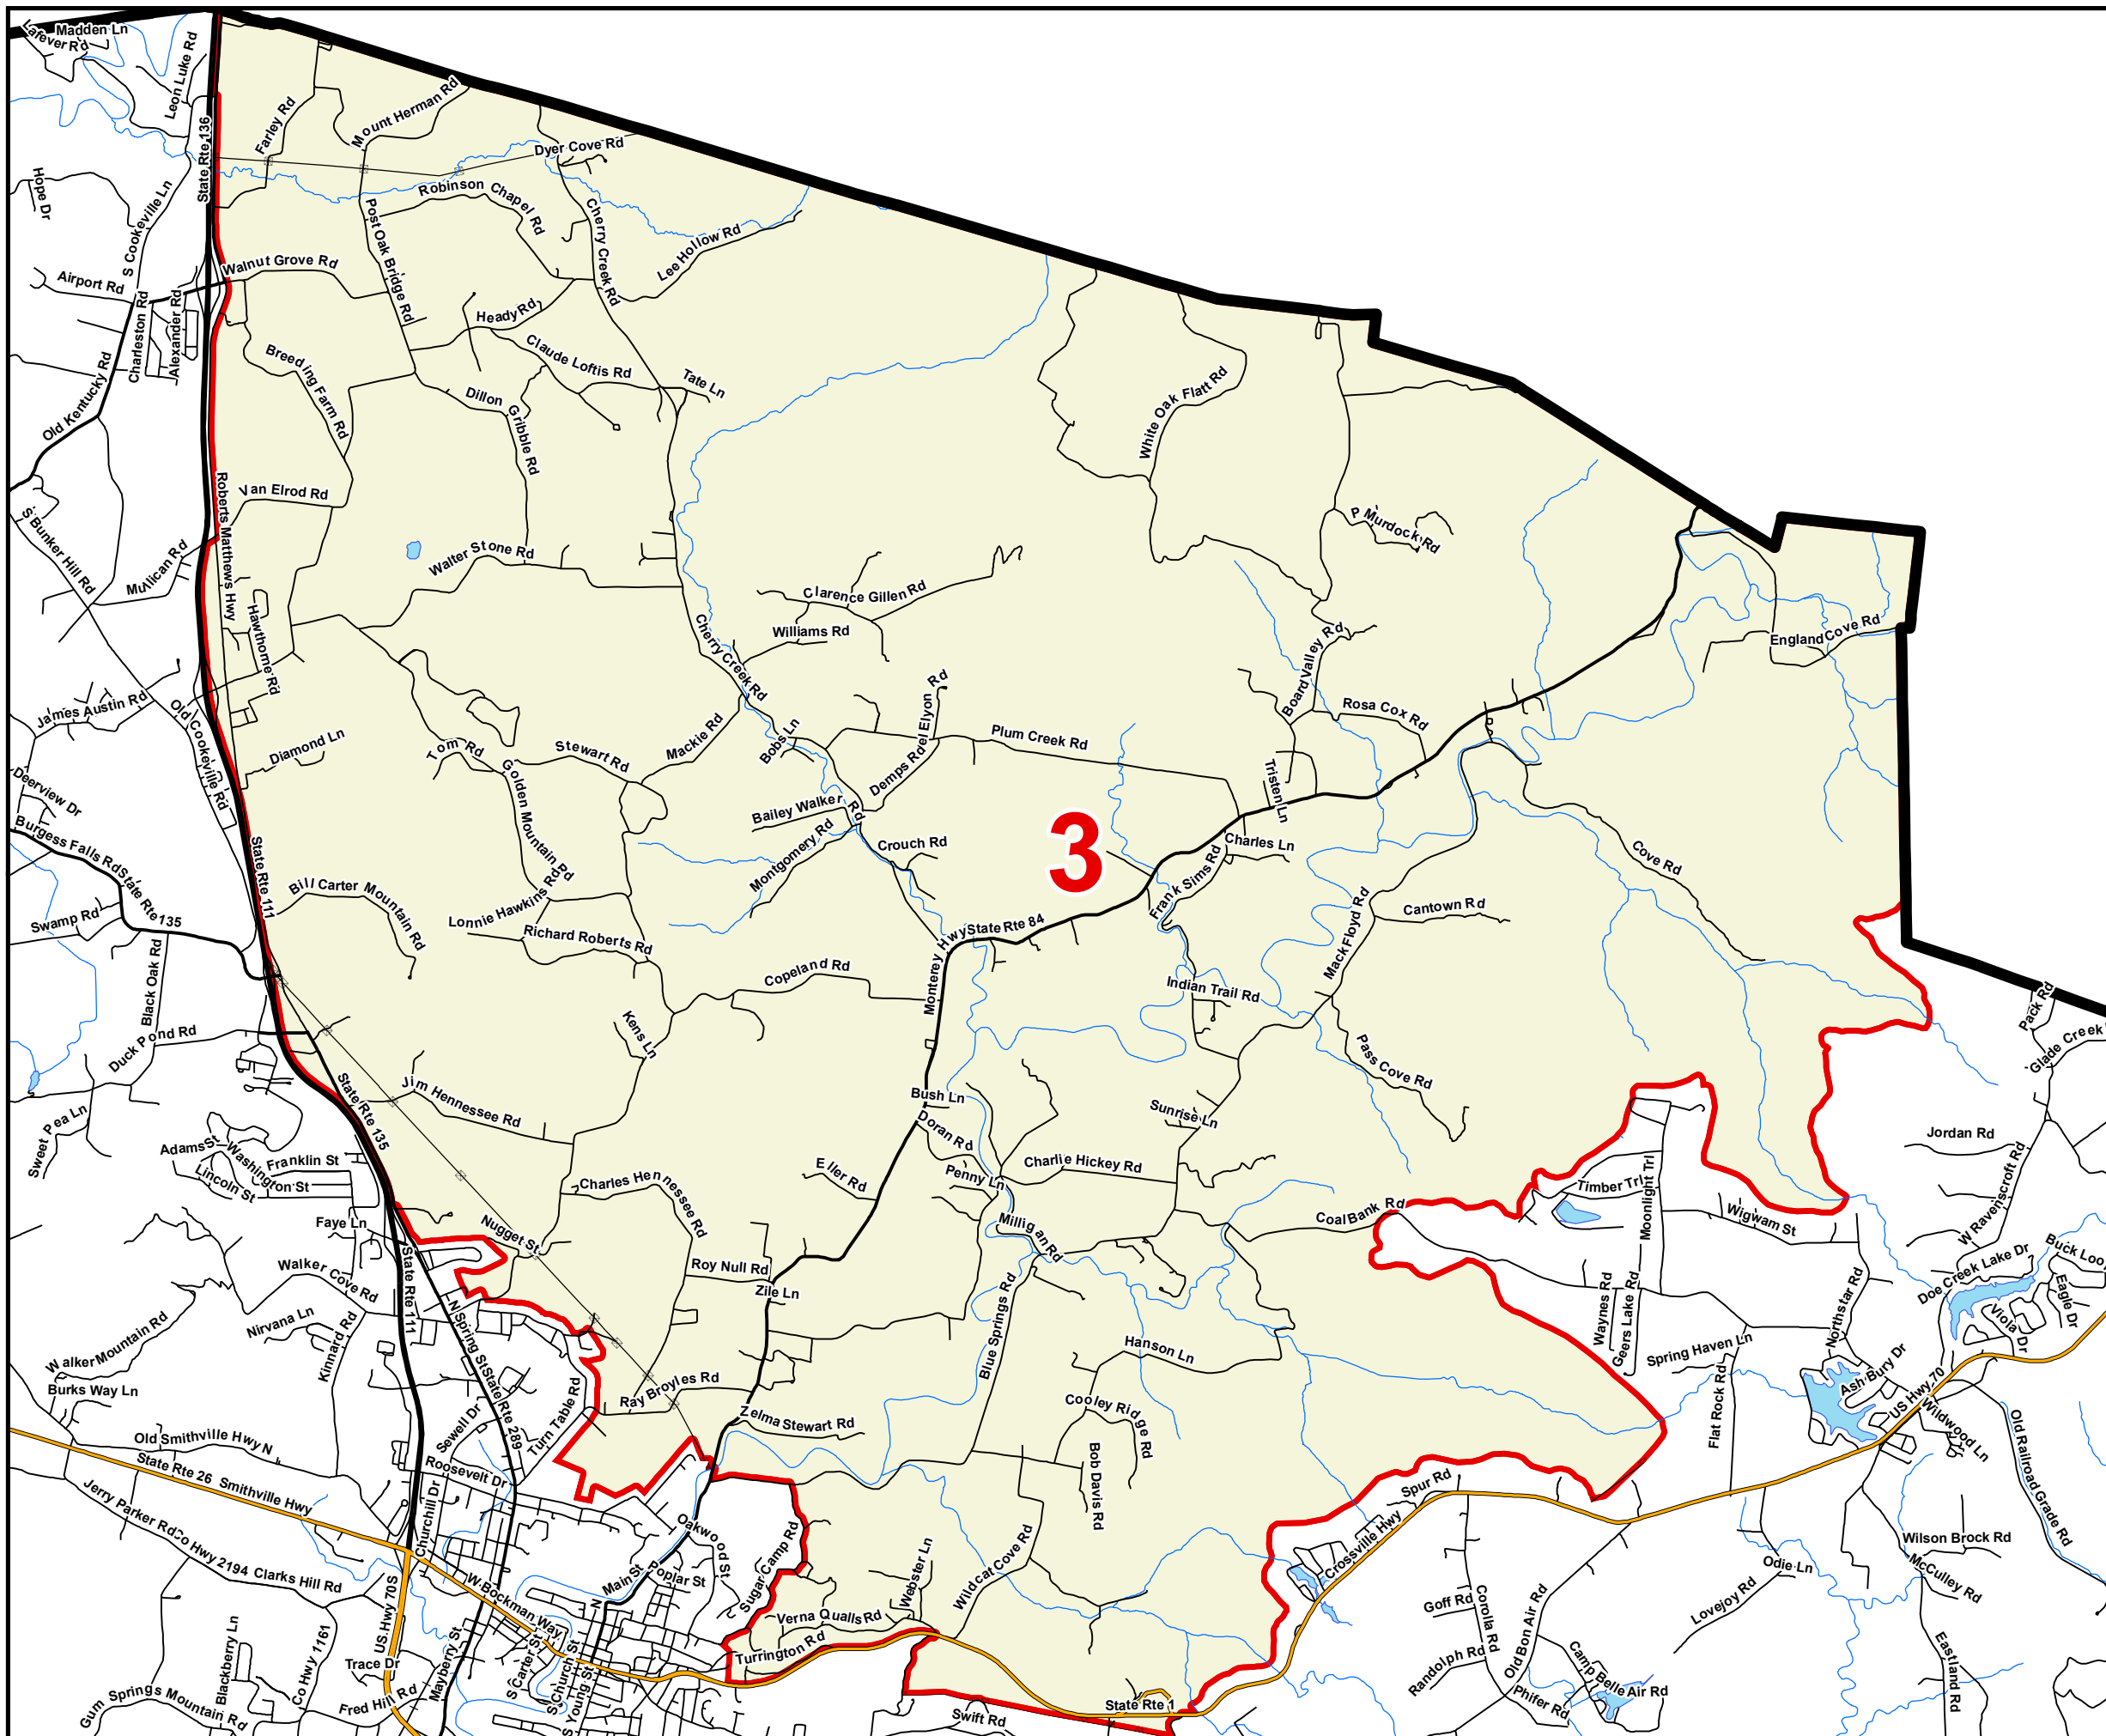

White County

County Commission District 3

# OF COMMISSIONERS	2
TOTAL POPULATION	3,691
DEVIATION	-216
% DEVIATION	-5.5%
WHITE POPULATION	3,414
% WHITE	92.5%
BLACK POPULATION	30
% BLACK	0.8%
OTHER POPULATION	247
% OTHER	6.7%
HISPANIC POPULATION	72
% HISPANIC	2%

-  County Commission District
-  Interstates
-  U.S. Highway
-  State Highway
-  Local Roads
-  Railroads
-  Powerline (Incomplete)
-  Stream
-  Lakes / Rivers
-  City, Town

This map is provided as a public service and is for informational purposes only. It is not an endorsement or approval by the Comptroller of the Treasury of any proposed district boundaries contained herein.
Created On: 10/31/2022