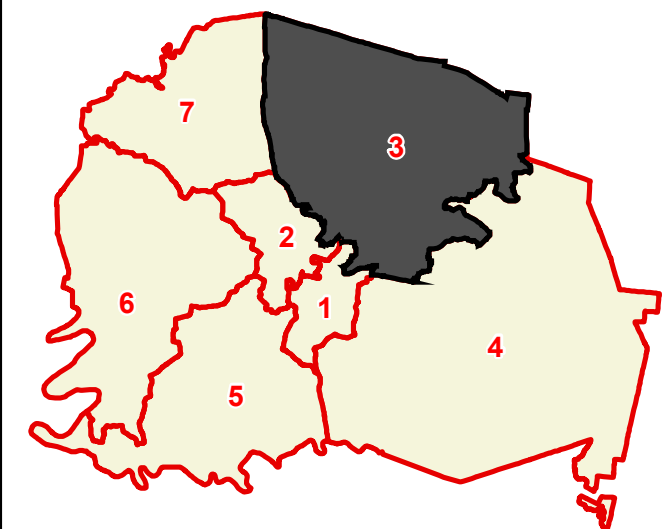

White County

County Commission District 3

# OF COMMISSIONERS	2
TOTAL POPULATION	3,691
DEVIATION	-216
% DEVIATION	-5.5%
WHITE POPULATION	3,414
% WHITE	92.5%
BLACK POPULATION	30
% BLACK	0.8%
OTHER POPULATION	247
% OTHER	6.7%
HISPANIC POPULATION	72
% HISPANIC	2%

-  County Commission District
-  Interstates
-  U.S. Highway
-  State Highway
-  Local Roads
-  Railroads
-  Powerline (Incomplete)
-  Stream
-  Lakes / Rivers
-  City, Town

This map is provided as a public service and is for informational purposes only. It is not an endorsement or approval by the Comptroller of the Treasury of any proposed district boundaries contained herein.
Created On: 10/31/2022