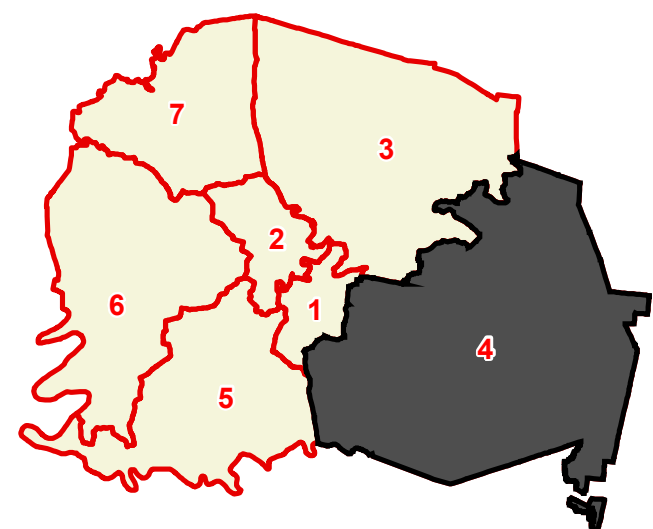

White County

County Commission District 4

# OF COMMISSIONERS	2
TOTAL POPULATION	3,850
DEVIATION	-57
% DEVIATION	-1.5%
WHITE POPULATION	3,596
% WHITE	93.4%
BLACK POPULATION	16
% BLACK	0.4%
OTHER POPULATION	238
% OTHER	6.2%
HISPANIC POPULATION	96
% HISPANIC	2.5%

-  County Commission District
-  Interstates
-  U.S. Highway
-  State Highway
-  Local Roads
-  Railroads
-  Powerline (Incomplete)
-  Stream
-  Lakes / Rivers
-  City, Town

This map is provided as a public service and is for informational purposes only. It is not an endorsement or approval by the Comptroller of the Treasury of any proposed district boundaries contained herein.
Created On: 10/31/2022