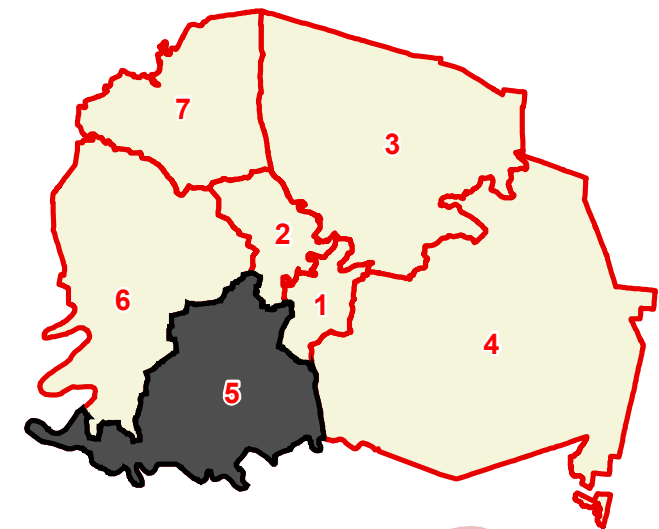

White County

County Commission District 5

# OF COMMISSIONERS	2
TOTAL POPULATION	4,013
DEVIATION	106
% DEVIATION	2.7%
WHITE POPULATION	3,770
% WHITE	93.9%
BLACK POPULATION	18
% BLACK	0.4%
OTHER POPULATION	225
% OTHER	5.6%
HISPANIC POPULATION	71
% HISPANIC	1.8%

-  County Commission District
-  Interstates
-  U.S. Highway
-  State Highway
-  Local Roads
-  Railroads
-  Powerline (Incomplete)
-  Stream
-  Lakes / Rivers
-  City, Town

This map is provided as a public service and is for informational purposes only. It is not an endorsement or approval by the Comptroller of the Treasury of any proposed district boundaries contained herein.
Created On: 10/31/2022