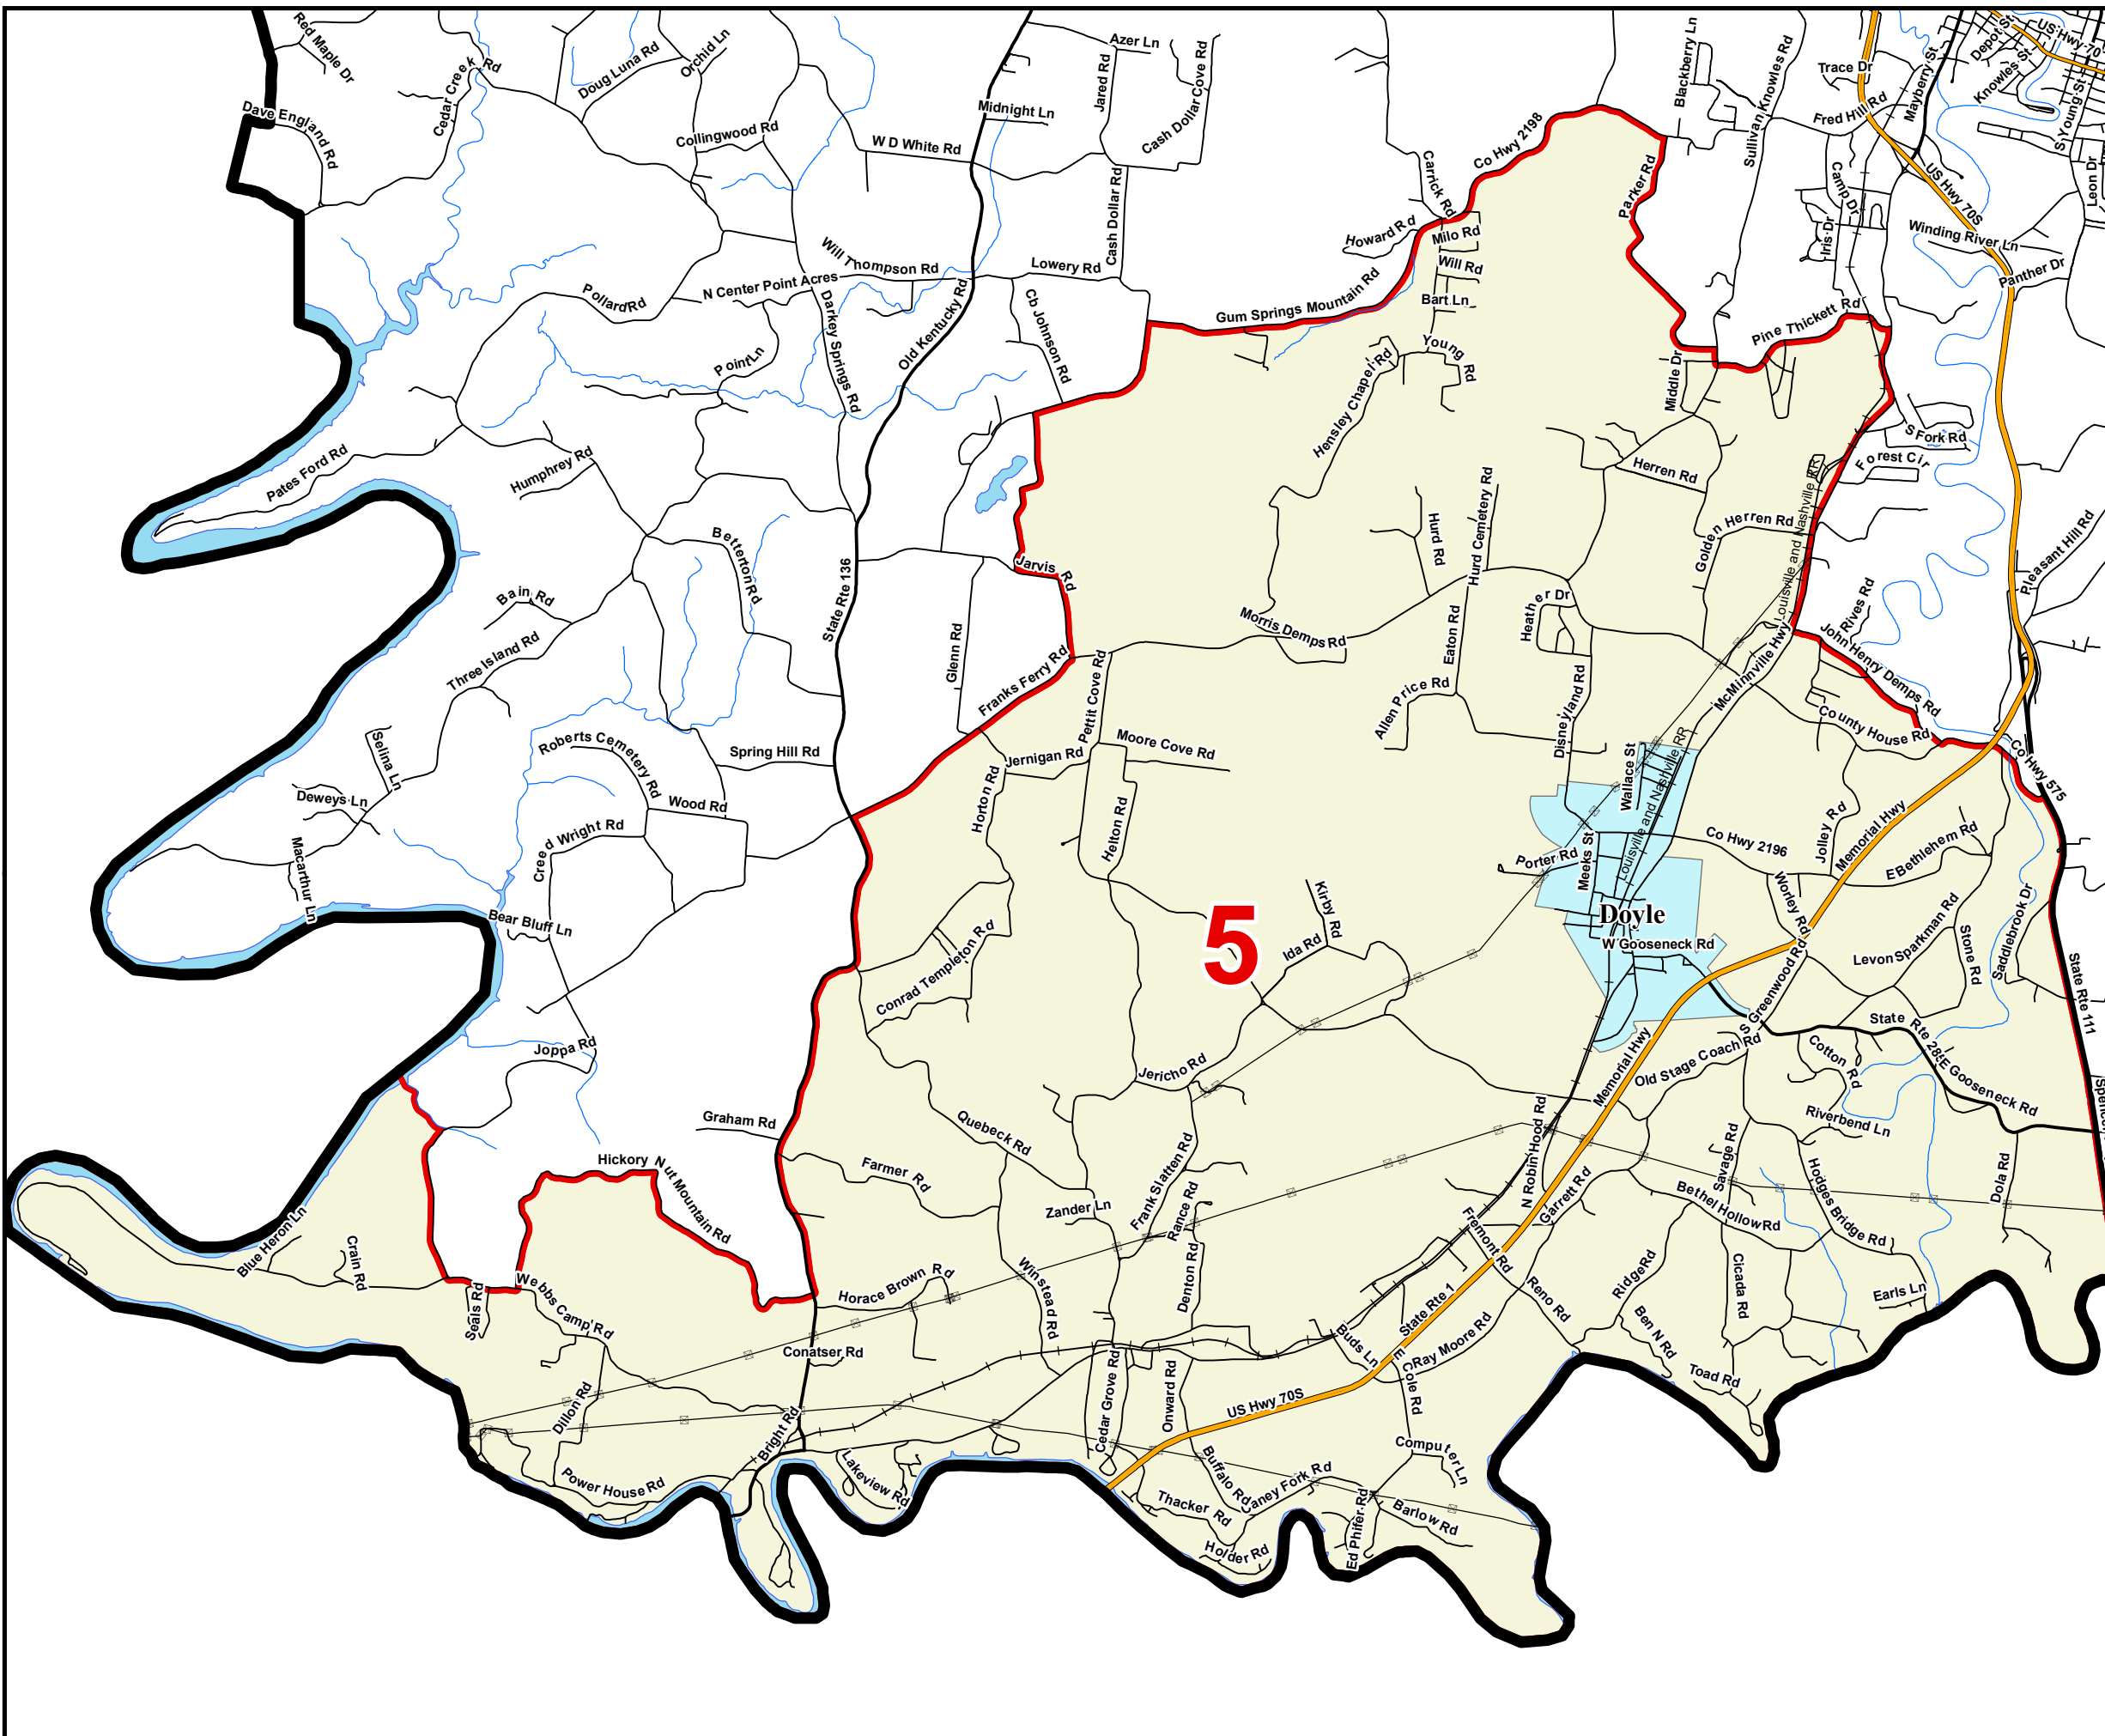

White County

County Commission District 5

# OF COMMISSIONERS	2
TOTAL POPULATION	4,013
DEVIATION	106
% DEVIATION	2.7%
WHITE POPULATION	3,770
% WHITE	93.9%
BLACK POPULATION	18
% BLACK	0.4%
OTHER POPULATION	225
% OTHER	5.6%
HISPANIC POPULATION	71
% HISPANIC	1.8%

-  County Commission District
-  Interstates
-  U.S. Highway
-  State Highway
-  Local Roads
-  Railroads
-  Powerline (Incomplete)
-  Stream
-  Lakes / Rivers
-  City, Town

This map is provided as a public service and is for informational purposes only. It is not an endorsement or approval by the Comptroller of the Treasury of any proposed district boundaries contained herein.
Created On: 10/31/2022