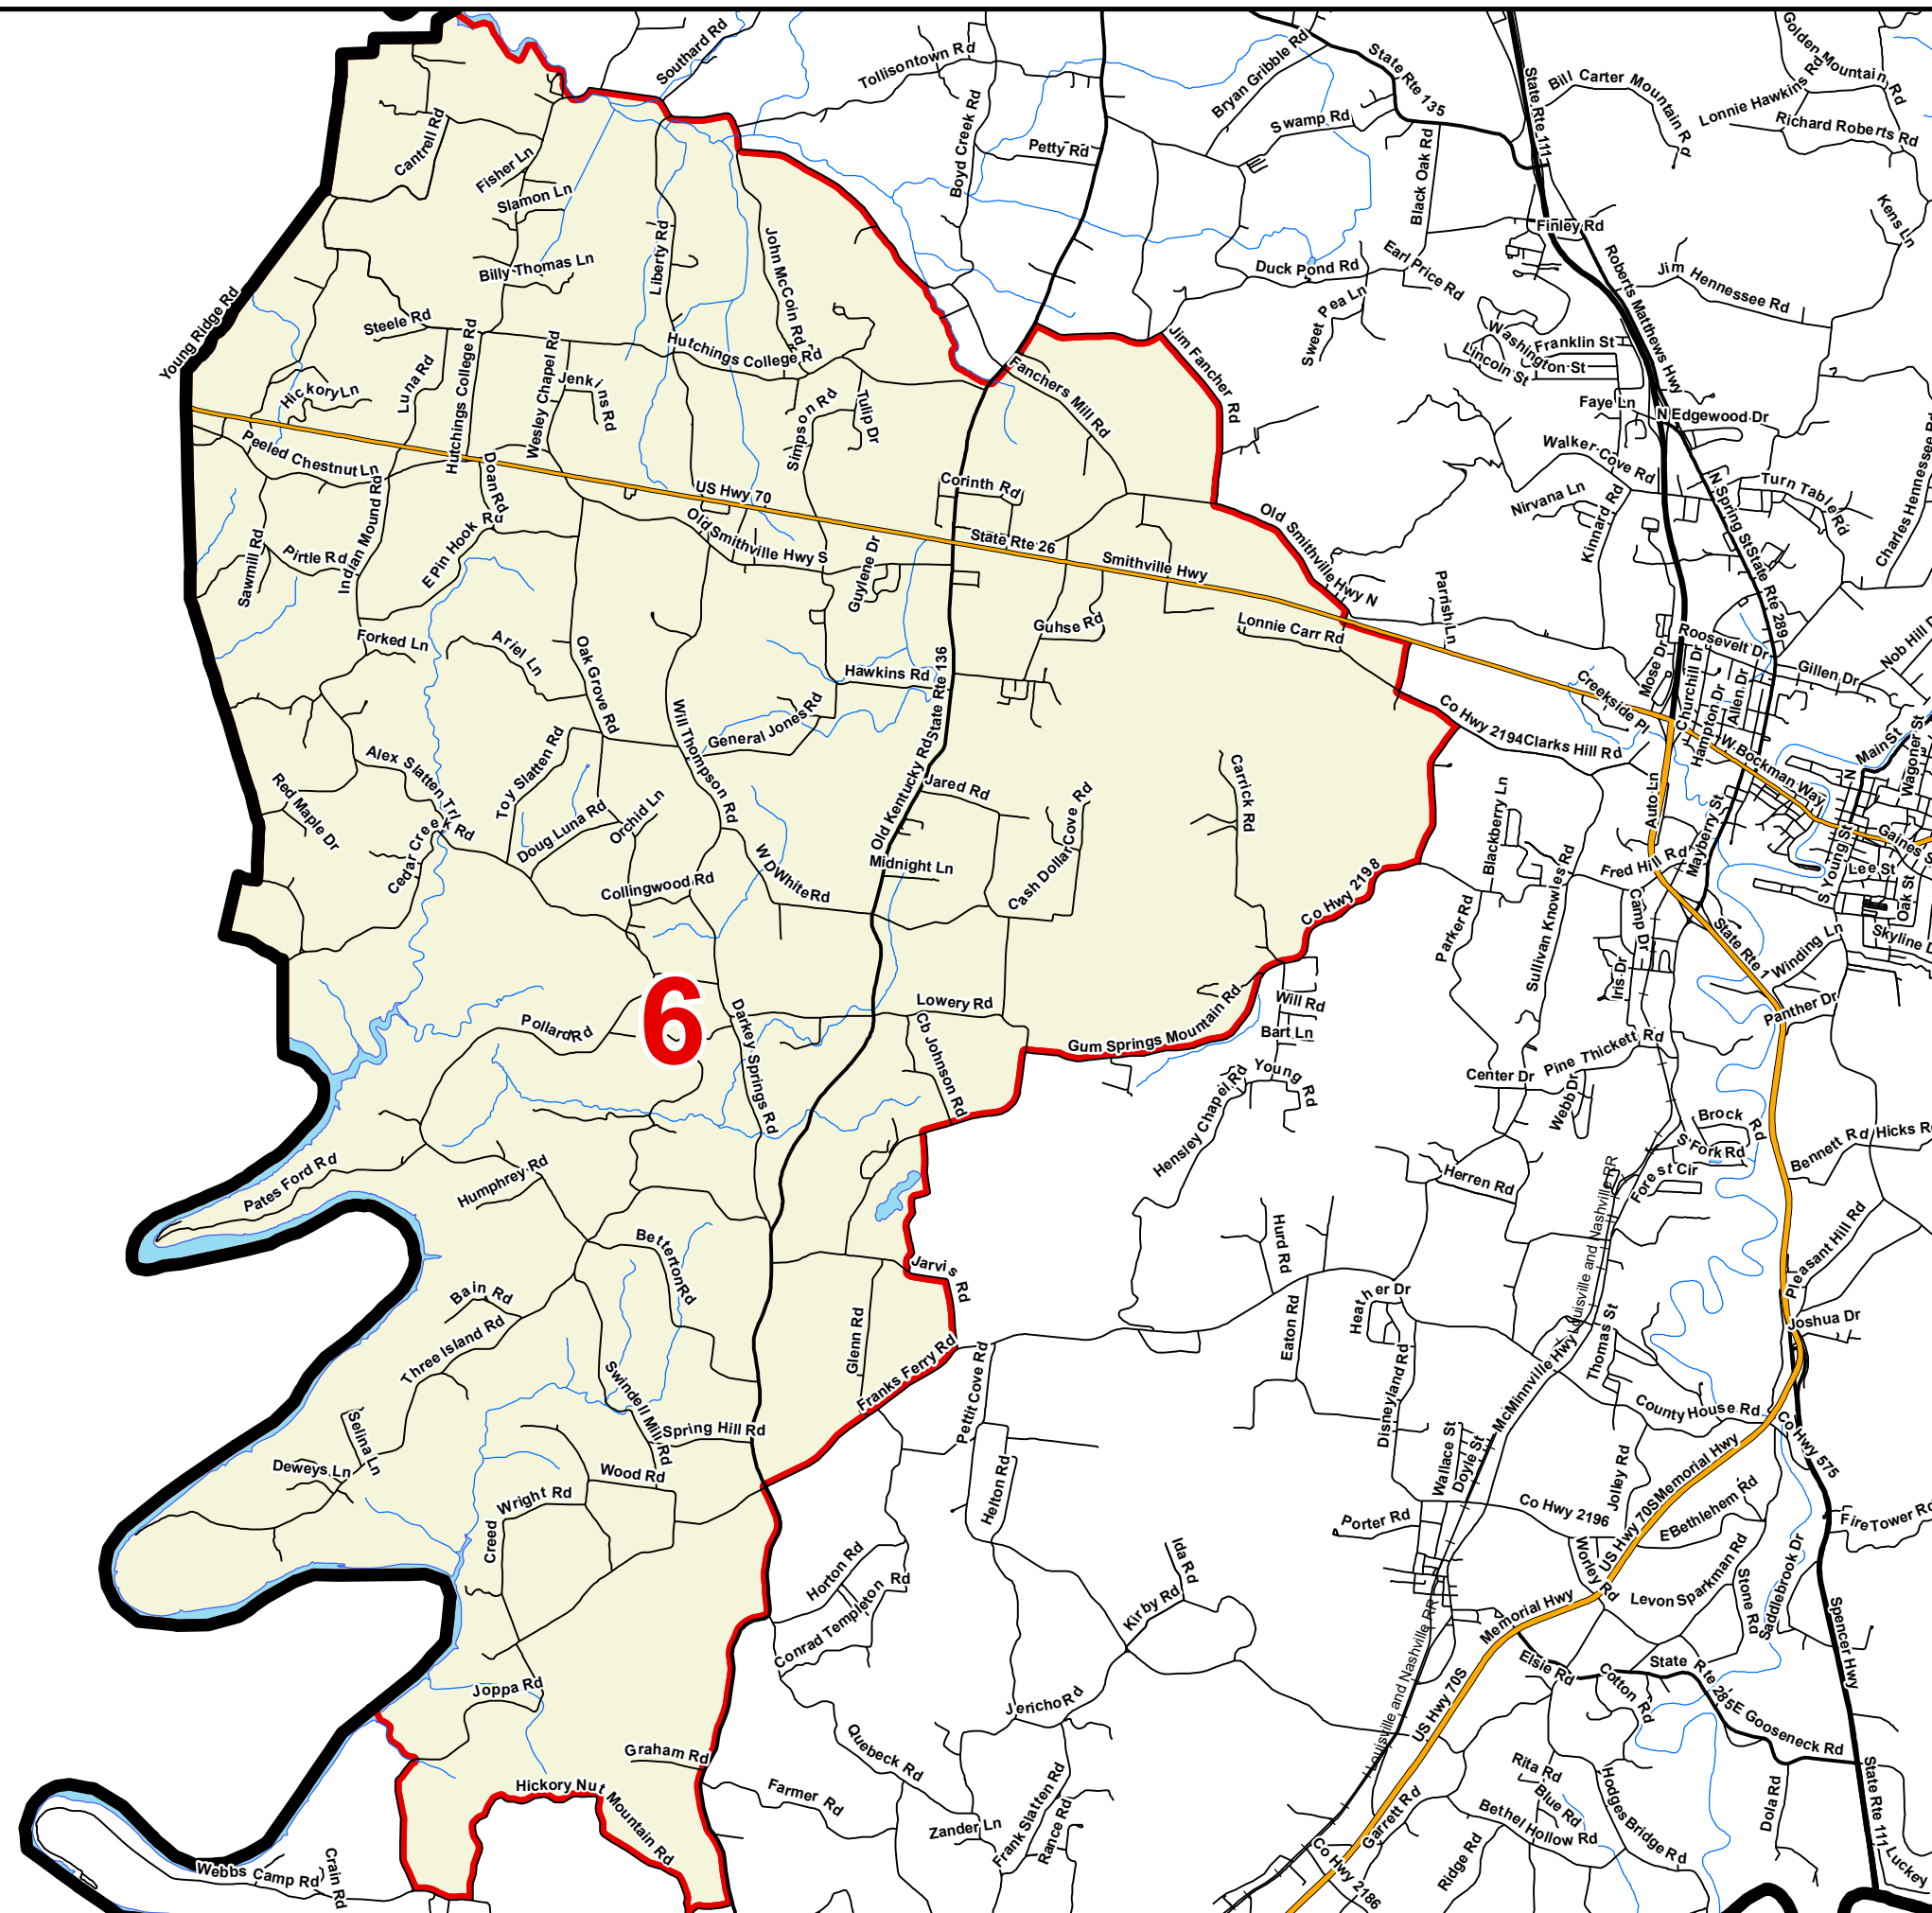

White County

County Commission District 6

# OF COMMISSIONERS	2
TOTAL POPULATION	4,015
DEVIATION	108
% DEVIATION	2.8%
WHITE POPULATION	3,752
% WHITE	93.4%
BLACK POPULATION	19
% BLACK	0.5%
OTHER POPULATION	244
% OTHER	6.1%
HISPANIC POPULATION	96
% HISPANIC	2.4%

-  County Commission District
-  Interstates
-  U.S. Highway
-  State Highway
-  Local Roads
-  Railroads
-  Powerline (Incomplete)
-  Stream
-  Lakes / Rivers
-  City, Town

This map is provided as a public service and is for informational purposes only. It is not an endorsement or approval by the Comptroller of the Treasury of any proposed district boundaries contained herein.
Created On: 10/31/2022