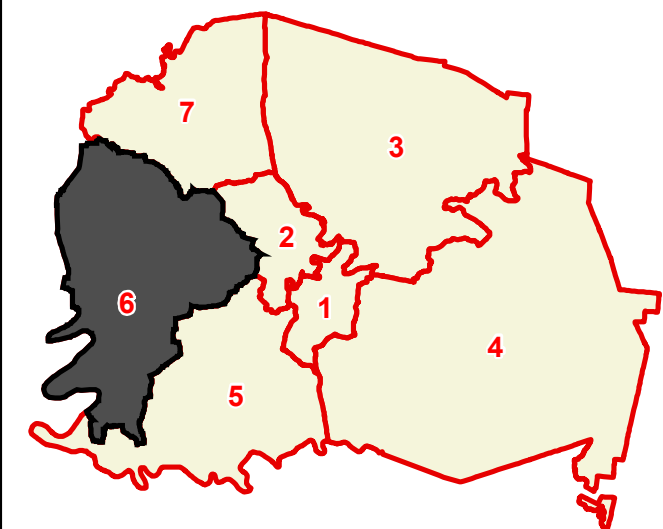

White County

County Commission District 6

# OF COMMISSIONERS	2
TOTAL POPULATION	4,015
DEVIATION	108
% DEVIATION	2.8%
WHITE POPULATION	3,752
% WHITE	93.4%
BLACK POPULATION	19
% BLACK	0.5%
OTHER POPULATION	244
% OTHER	6.1%
HISPANIC POPULATION	96
% HISPANIC	2.4%

-  County Commission District
-  Interstates
-  U.S. Highway
-  State Highway
-  Local Roads
-  Railroads
-  Powerline (Incomplete)
-  Stream
-  Lakes / Rivers
-  City, Town

This map is provided as a public service and is for informational purposes only. It is not an endorsement or approval by the Comptroller of the Treasury of any proposed district boundaries contained herein.
Created On: 10/31/2022