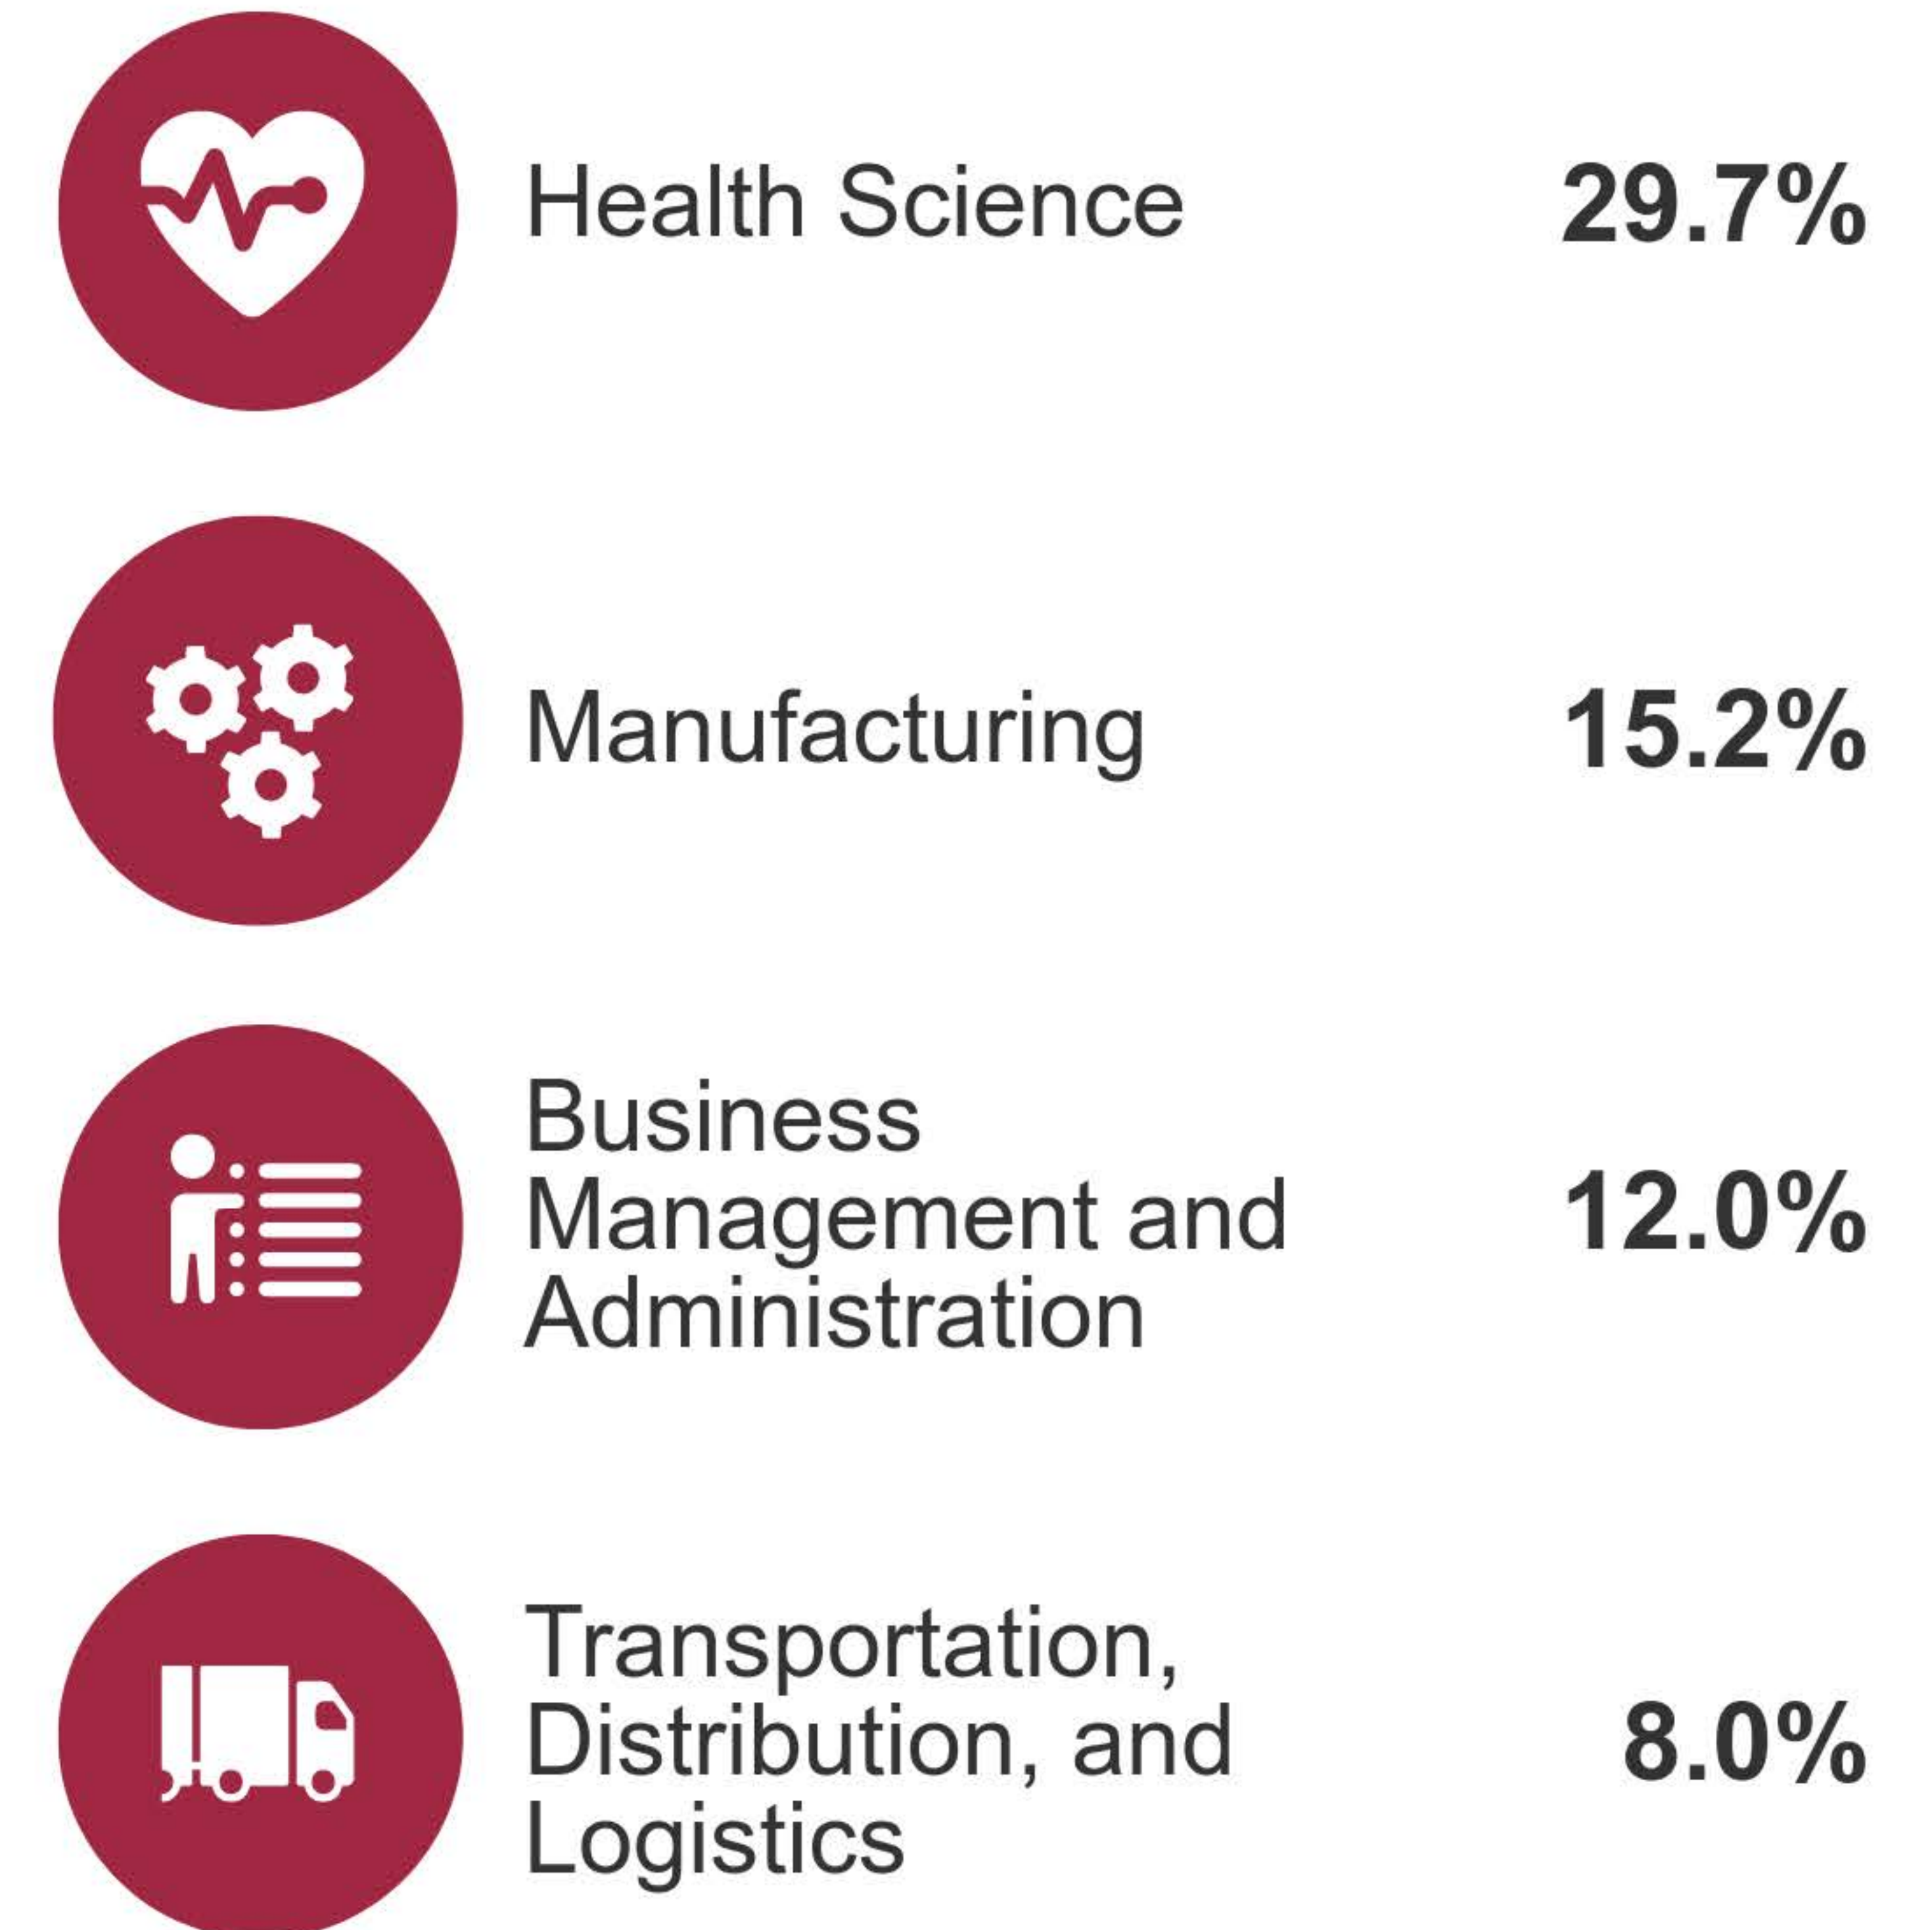

74,594

Secondary CTE
Concentrators in
2020-21

Top four career clusters among
postsecondary CTE concentrators in
Tennessee for 2020-21